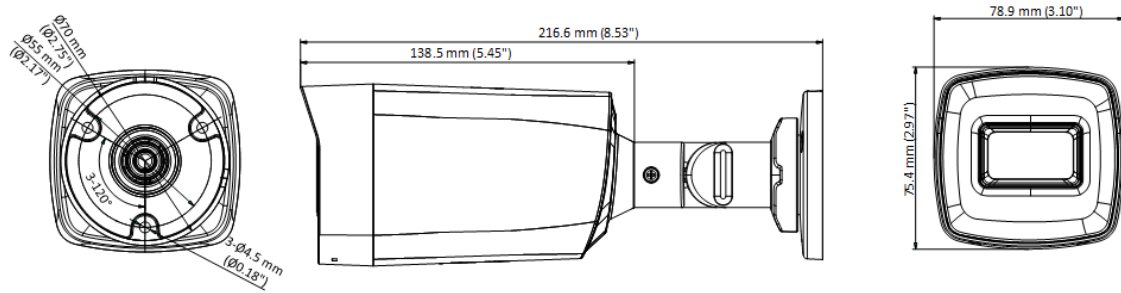

▪ Available Model

DS-2CE17H0T-IT3F (C)

▪ Dimension

▪ Accessory

▪ Optional

DS-1280ZJ-XS
Junction box