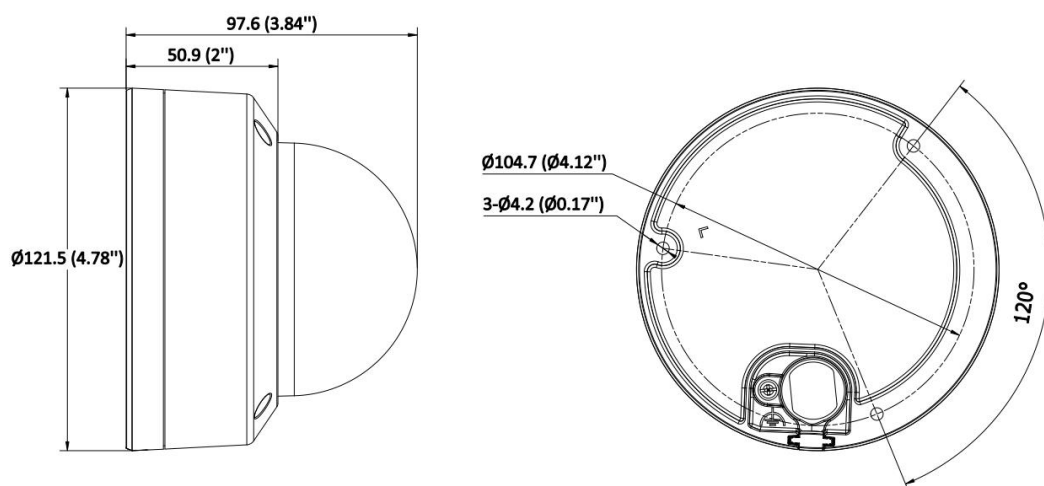

Weight	Approx. 885 g (1.95 lb.)
With Package Weight	Approx. 1440 g (3.17 lb.)
Storage Conditions	-30 °C to 60 °C (-22 °F to 140 °F). Humidity 95% or less (non-condensing)
Startup and Operating Conditions	-30 °C to 60 °C (-22 °F to 140 °F). Humidity 95% or less (non-condensing)
Language	English, Turkish, Polish, Romanian, Czech, Slovak, Traditional Chinese, Thai, Vietnamese, Croatian, Slovenian, Serbian, Ukrainian
General Function	Heartbeat, mirror, password reset via email, pixel counter, password protection, anti-banding
Approval	
EMC	CE-EMC: EN 55032: 2015, EN 61000-3-2:2019, EN 61000-3-3: 2013+A1:2019, EN 50130-4: 2011 +A1: 2014
Safety	CB: IEC 62368-1: 2014+A11, CE-LVD: EN 62368-1: 2014/A11: 2017, BIS: IS 13252 (Part 1): 2010/IEC 60950-1: 2005
Environment	CE-RoHS: 2011/65/EU
Protection	IP67: IEC 60529-2013, IK10: IEC 62262:2002

▪ Available Model

DS-2CD3721G2-IZS (2.7 to 13.5 mm)

▪ Dimension

unit:mm (inch)