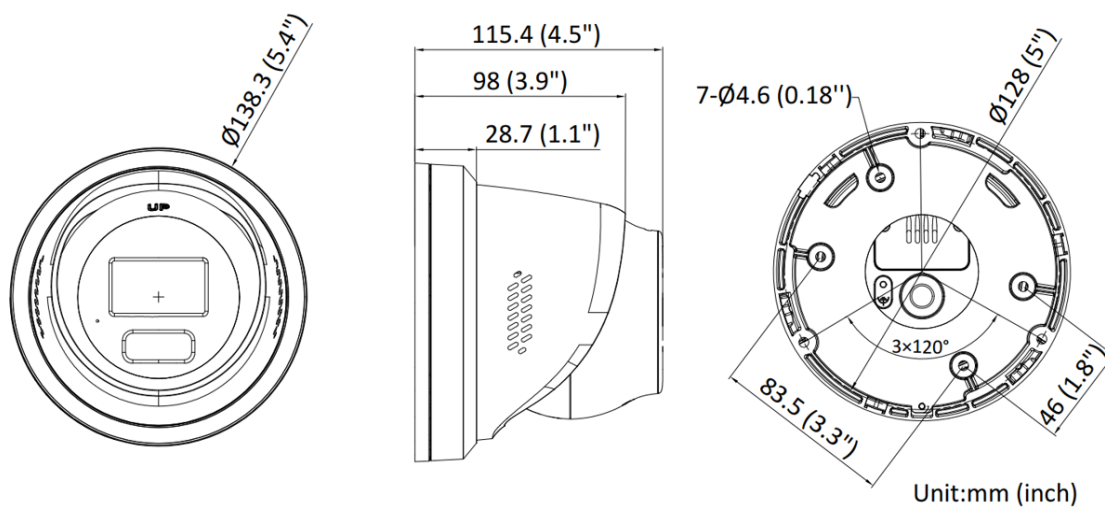

▪ Typical Application

- Hikvision products are classified into three levels according to their anti-corrosion performance. Refer to the following description to choose for your using environment.

This model has NO SPECIFIC PROTECTION.

Level	Description
Top-level protection	Hikvision products at this level are equipped for use in areas where professional anti-corrosion protection is a must. Typical application scenarios include coastlines, docks, chemical plants, and more.
Moderate protection	Hikvision products at this level are equipped for use in areas with moderate anti-corrosion demands. Typical application scenarios include coastal areas about 2 kilometers (1.24 miles) away from coastlines, as well as areas affected by acid rain.
No specific protection	Hikvision products at this level are equipped for use in areas where no specific anti-corrosion protection is needed.

▪ Available Model

DS-2CD2326G2-ISU/SL(2.8mm)(D)

DS-2CD2326G2-ISU/SL(4mm)(D)

▪ Dimension