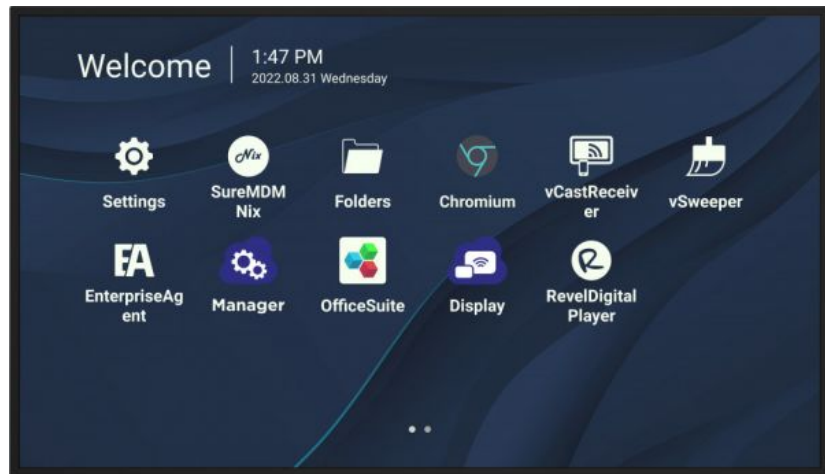

COMMERCIAL DISPLAY CDE9830

Key Features

- Wireless presentation for upgraded efficiency
- Single cable via USB-C with 65W power delivery
- 24/7 Sustainable video playback for continuous communication
- Remote device management with myViewBoard Manager
- ProAV compatibility with Crestron, Extron, and AMX

Product Description

With stunning 4K Ultra HD resolution, high brightness, and landscape and portrait modes, the CDE30 Series offers continuous and sustainable 24/7 display for both corporate and campus communication. Purpose-engineered for ease of use, the display is equipped with a Quad Core SoC to run multiple operations seamlessly, and its USB-C one-cable solution sorts for effortless connection with external devices. Designed for easy-to-operate continuous multimedia playback, the CDE30 Series offers cable-free screen casting and screen sharing through myViewBoard Display and ViewBoard Cast, which also supports Airplay and Chromecast. Remote management via the intuitive myViewBoard Manager makes changing content, broadcasting, and software updates a breeze. Available in 6 sizes ranging from 43" to 98", complete with daisy-chain compatibility, the CDE30 Series meets and exceeds the communication needs of any campus or corporate spaces.