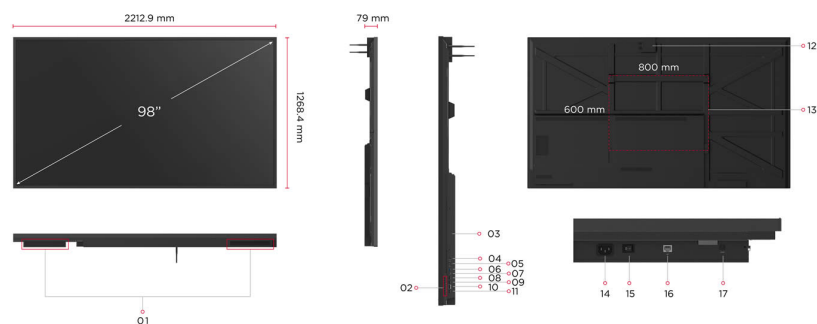

Product Description

With stunning 4K Ultra HD resolution, high brightness, and landscape and portrait modes, the CDE30 Series offers continuous and sustainable 24/7 display for both corporate and campus communication. Purpose-engineered for ease of use, the display is equipped with a Quad Core SoC to run multiple operations seamlessly, and its USB-C one-cable solution sorts for effortless connection with external devices. Designed for easy-to-operate continuous multimedia playback, the CDE30 Series offers cable-free screen casting and screen sharing through myViewBoard Display and ViewBoard Cast, which also supports Airplay and Chromecast. Remote management via the intuitive myViewBoard Manager makes changing content, broadcasting, and software updates a breeze. Available in 6 sizes ranging from 43" to 98", complete with daisy-chain compatibility, the CDE30 Series meets and exceeds the communication needs of any campus or corporate spaces.