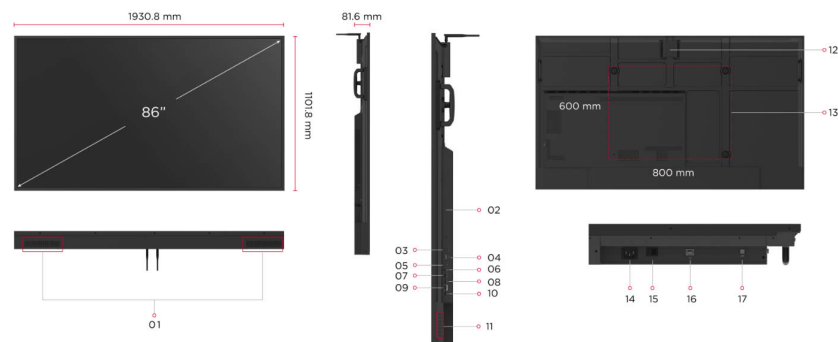

Product Description

With stunning 4K Ultra HD resolution, high brightness, and landscape and portrait modes, the CDE30 Series offers continuous and sustainable 24/7 display for both corporate and campus communication. Purpose-engineered for ease of use, the display is equipped with a Quad Core SoC to run multiple operations seamlessly, and its USB-C one-cable solution sorts for effortless connection with external devices. Designed for easy-to-operate continuous multimedia playback, the CDE30 Series offers cable-free screen casting and screen sharing through myViewBoard Display and ViewBoard Cast, which also supports Airplay and Chromecast. Remote management via the intuitive myViewBoard Manager makes changing content, broadcasting, and software updates a breeze. Available in 6 sizes ranging from 43" to 98", complete with daisy-chain compatibility, the CDE30 Series meets and exceeds the communication needs of any campus or corporate spaces.