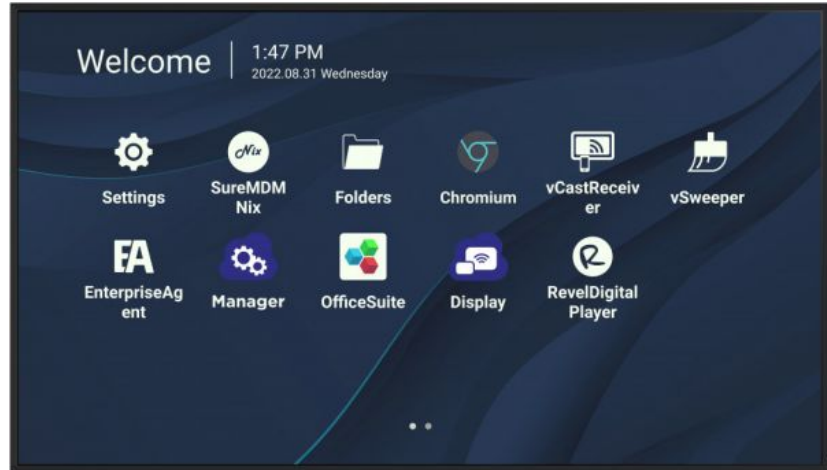

COMMERCIAL DISPLAY

CDE7530

Key Features

- Wireless presentation for upgraded efficiency
- Single cable via USB-C with 65W power delivery
- 24/7 Sustainable video playback for continuous communication
- Remote device management with myViewBoard Manager
- ProAV compatibility with Crestron, Extron, and AMX

Product Description

With stunning 4K Ultra HD resolution, high brightness, and landscape and portrait modes, the CDE30 Series offers continuous and sustainable 24/7 display for both corporate and campus communication. Purpose-engineered for ease of use, the display is equipped with a Quad Core SoC to run multiple operations seamlessly, and its USB-C one-cable solution sorts for effortless connection with external devices. Designed for easy-to-operate continuous multimedia playback, the CDE30 Series offers cable-free screen casting and screen sharing through myViewBoard Display and ViewBoard Cast, which also supports Airplay and Chromecast. Remote management via the intuitive myViewBoard Manager makes changing content, broadcasting, and software updates a breeze. Available in 6 sizes ranging from 43" to 98", complete with daisy-chain compatibility, the CDE30 Series meets and exceeds the communication needs of any campus or corporate spaces.

Visit Us www.viewsonic.com

DISPLAY

Panel Size:	75"
Type/ Tech:	TFT LCD Module. ADS type, DLED backlight
Display Area (mm):	1649.664 (H) x927.936 (V) (75" diagonal)
Native Resolution:	3840 x 2160
Aspect Ratio:	16:9
Colors:	1.07G (8bits + FRC-)
Brightness:	500 nits (typ.)
Contrast Ratio:	1200:1 (typ.), 5000:1 (DCR enabled)
Response Time:	8ms
Viewing Angles:	H = 178, V = 178 typ.
Backlight Life:	50,000 hours
Surface Treatment:	Anti-Glaire, 3H hardness, Haze 25%
Bezel:	14.7/14.7/14.7/14.7 mm (L/R/T/B)
Orientation:	Landscape & Portrait
Support 24/7 (Operating Hours):	Yes