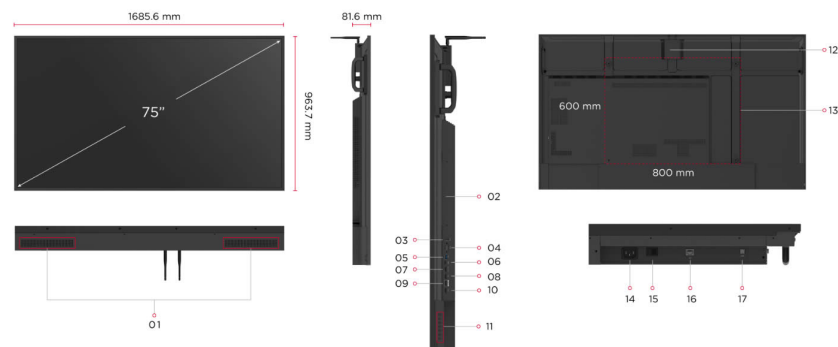

Product Description

With stunning 4K Ultra HD resolution, high brightness, and landscape and portrait modes, the CDE30 Series offers continuous and sustainable 24/7 display for both corporate and campus communication. Purpose-engineered for ease of use, the display is equipped with a Quad Core SoC to run multiple operations seamlessly, and its USB-C one-cable solution sorts for effortless connection with external devices. Designed for easy-to-operate continuous multimedia playback, the CDE30 Series offers cable-free screen casting and screen sharing through myViewBoard Display and ViewBoard Cast, which also supports Airplay and Chromecast. Remote management via the intuitive myViewBoard Manager makes changing content, broadcasting, and software updates a breeze. Available in 6 sizes ranging from 43" to 98", complete with daisy-chain compatibility, the CDE30 Series meets and exceeds the communication needs of any campus or corporate spaces.