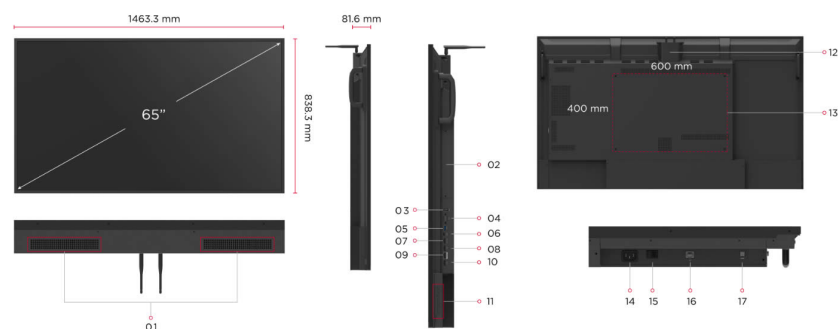

Product Description

With stunning 4K Ultra HD resolution, high brightness, and landscape and portrait modes, the CDE30 Series offers continuous and sustainable 24/7 display for both corporate and campus communication. Purpose-engineered for ease of use, the display is equipped with a Quad Core SoC to run multiple operations seamlessly, and its USB-C one-cable solution sorts for effortless connection with external devices. Designed for easy-to-operate continuous multimedia playback, the CDE30 Series offers cable-free screen casting and screen sharing through myViewBoard Display and ViewBoard Cast, which also supports Airplay and Chromecast. Remote management via the intuitive myViewBoard Manager makes changing content, broadcasting, and software updates a breeze. Available in 6 sizes ranging from 43" to 98", complete with daisy-chain compatibility, the CDE30 Series meets and exceeds the communication needs of any campus or corporate spaces.