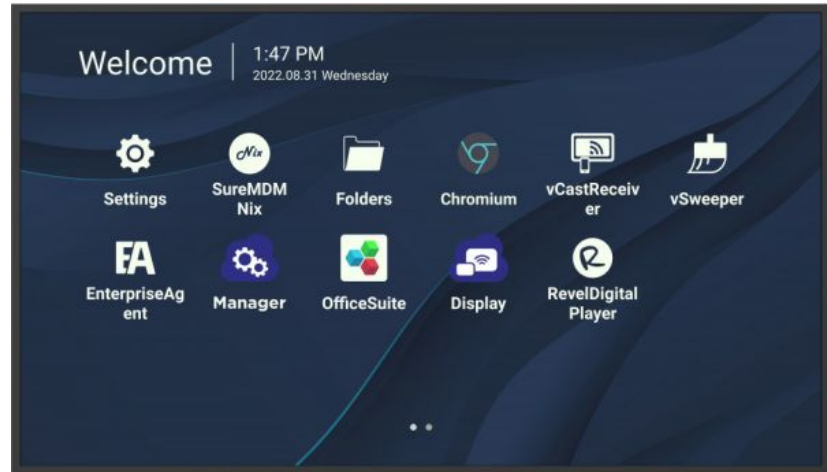

COMMERCIAL DISPLAY

CDE6530

Key Features

- Wireless presentation for upgraded efficiency
- Single cable via USB-C with 65W power delivery
- 24/7 Sustainable video playback for continuous communication
- Remote device management with myViewBoard Manager
- ProAV compatibility with Crestron, Extron, and AMX

Product Description

With stunning 4K Ultra HD resolution, high brightness, and landscape and portrait modes, the CDE30 Series offers continuous and sustainable 24/7 display for both corporate and campus communication. Purpose-engineered for ease of use, the display is equipped with a Quad Core SoC to run multiple operations seamlessly, and its USB-C one-cable solution sorts for effortless connection with external devices. Designed for easy-to-operate continuous multimedia playback, the CDE30 Series offers cable-free screen casting and screen sharing through myViewBoard Display and ViewBoard Cast, which also supports Airplay and Chromecast. Remote management via the intuitive myViewBoard Manager makes changing content, broadcasting, and software updates a breeze. Available in 6 sizes ranging from 43" to 98", complete with daisy-chain compatibility, the CDE30 Series meets and exceeds the communication needs of any campus or corporate spaces.

Visit Us www.viewsonic.com

DISPLAY

Panel Size:	65"
Type/ Tech:	TFT LCD Module. ADS type, DLED backlight
Display Area (mm):	1428.48 (H) ×803.52 (V) (64.5" diagonal)
Native Resolution:	3840 x 2160
Aspect Ratio:	16:9
Colors:	1.07G (8bits + FRC-)
Brightness:	500 nits (typ.)
Contrast Ratio:	1200:1 (typ.), 5000:1 (DCR enabled)
Response Time:	8ms
Viewing Angles:	H = 178, V = 178 typ.
Backlight Life:	50,000 hours
Surface Treatment:	Anti-Glaire, 3H hardness, Haze 25%
Bezel:	14.7/14.7/14.7/14.7 mm (L/R/T/B)
Orientation:	Landscape & Portrait
Support 24/7 (Operating Hours):	Yes