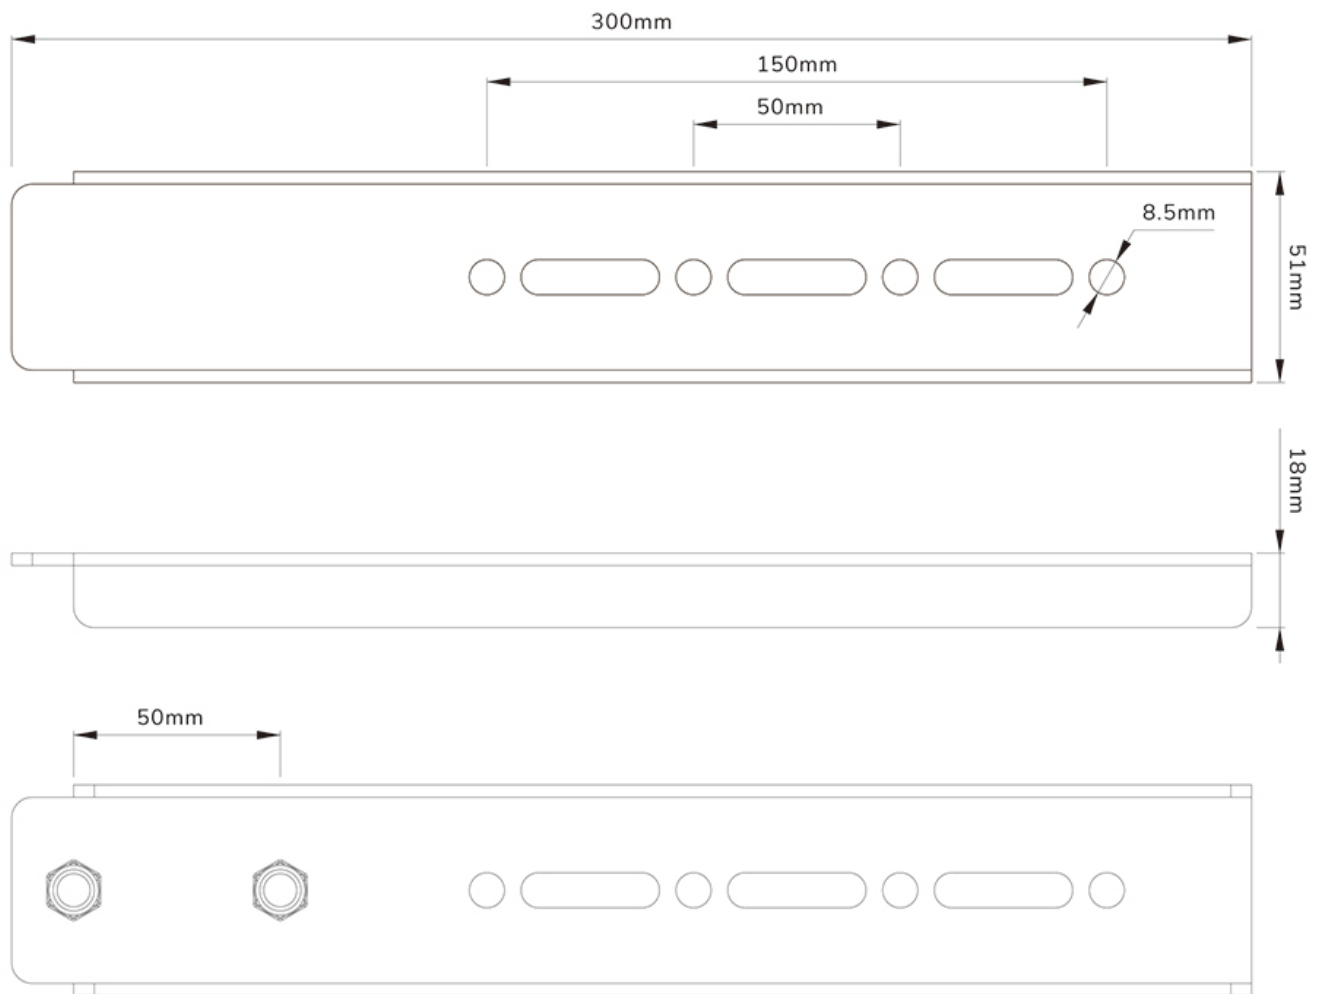

AWLS-950BL1

NEOMOUNTS SELECT VESA EXTENSION KIT

Neomounts