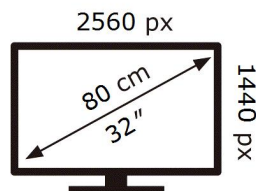

ENERG

SAMSUNG

S32A600NAU

32 kWh/1000h

ABCDEF **G**

54 kWh/1000h

2019/2013