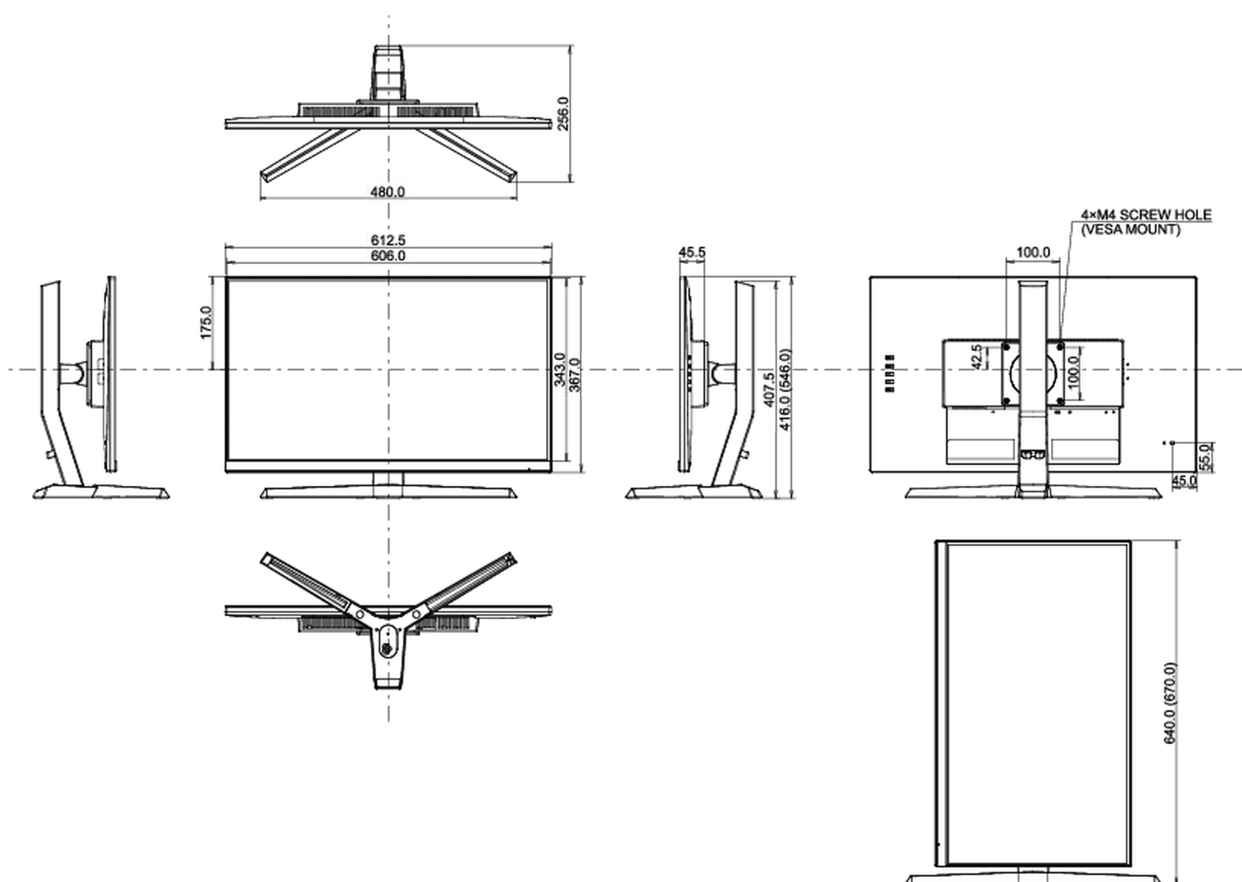

04 MECHANICAL

Display position adjustments	height, tilt, pivot (rotation both sides)
Height adjustment	130mm
Rotation (PIVOT function)	90°
Tilt angle	18° up; 3° down
VESA mounting	100 x 100mm
Cable management system	yes

07 SUSTAINABILITY

Regulations	CE, TÜV-Bauart, EAC, PSE, RoHS support, ErP, WEEE, VCCI, REACH
Energy efficiency class	A+
Other	REACH SVHC above 0.1%: Lead

08 DIMENSIONS / WEIGHT

Product dimensions W x H x D	612.5 x 416(546) x 256mm
Box dimensions W x H x D	745 x 480 x 204mm
Weight (without box)	5.2kg
Weight (with box)	7.5kg
EAN code	4948570117758