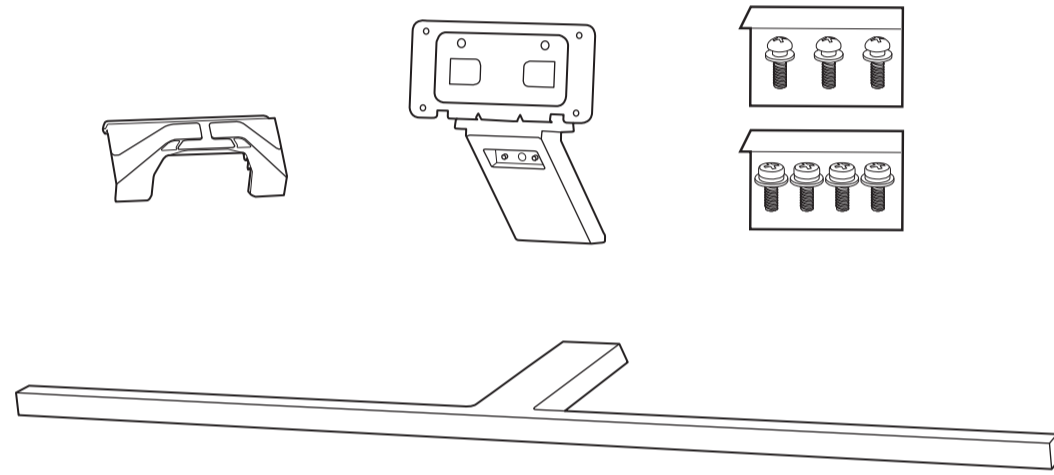

8505 / 8545 series

Quick Start Guide

A

1

2

3

4

5

6

7

8

9