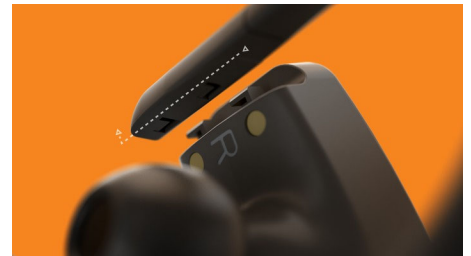

Detachable ear-hook design

Whether it's a run in the park or an epic HIIT session, the ear-hook design keeps these headphones snug and secure. You get a choice of three different size silicone ear-tip covers and the ear hooks can be removed when you're not working out.

Clear calls. Mono mode

Wear them both or wear just one. Mono mode lets you use a single earbud to talk and you can swap between earbuds without missing a word. Ideal if you're on a long call.

Rock-solid connectivity

The Bluetooth connection is stable and your headphones are ready to pair the instant you take them out of the charging case. Controls on each earbud make it easy to control music, calls and volume.

Charging case.

A fully charged case gives you an extra 15 hours play time. You get 5 hours play time from a single charge and a speedy 15 minute charge gives you an extra hour. The case takes 2 hours to charge fully via the included USB-C cable.

Issue date 2020-11-11

Version: 3.0.1

12 NC: 8670 001 69488
EAN: 48 95229 11188 2

© 2020 Koninklijke Philips N.V.
All Rights reserved.

Specifications are subject to change without notice.
Trademarks are the property of Koninklijke Philips N.V.
or their respective owners.

www.philips.com