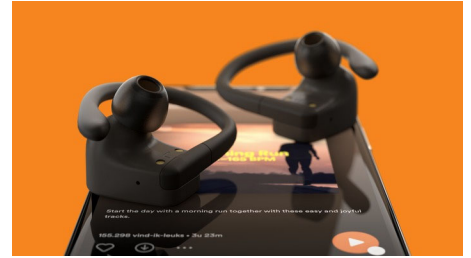

Sound

- Frequency response: 20 - 20,000 Hz

Convenience

- Ease of Installation: Automatic pairing

Design

- Colour: Black

Highlights

Built for your workouts

6 mm drivers deliver crisp, clear sound with powerful bass. From your favourite playlists to podcasts and more - move through your day with the sounds that keep you going.

IPX7 waterproof

These true wireless sports headphones are IPX7 rated - which means they can withstand total immersion in water up to 1 m deep for up to 30 minutes. They'll stay in place - no matter how hard you sweat or what shape your ears are.

Detachable ear-hook design

Whether it's a run in the park or an epic HIIT session, the ear-hook design keeps these headphones snug and secure. You get a choice of three different size silicone ear-tip covers and the ear hooks can be removed when you're not working out.