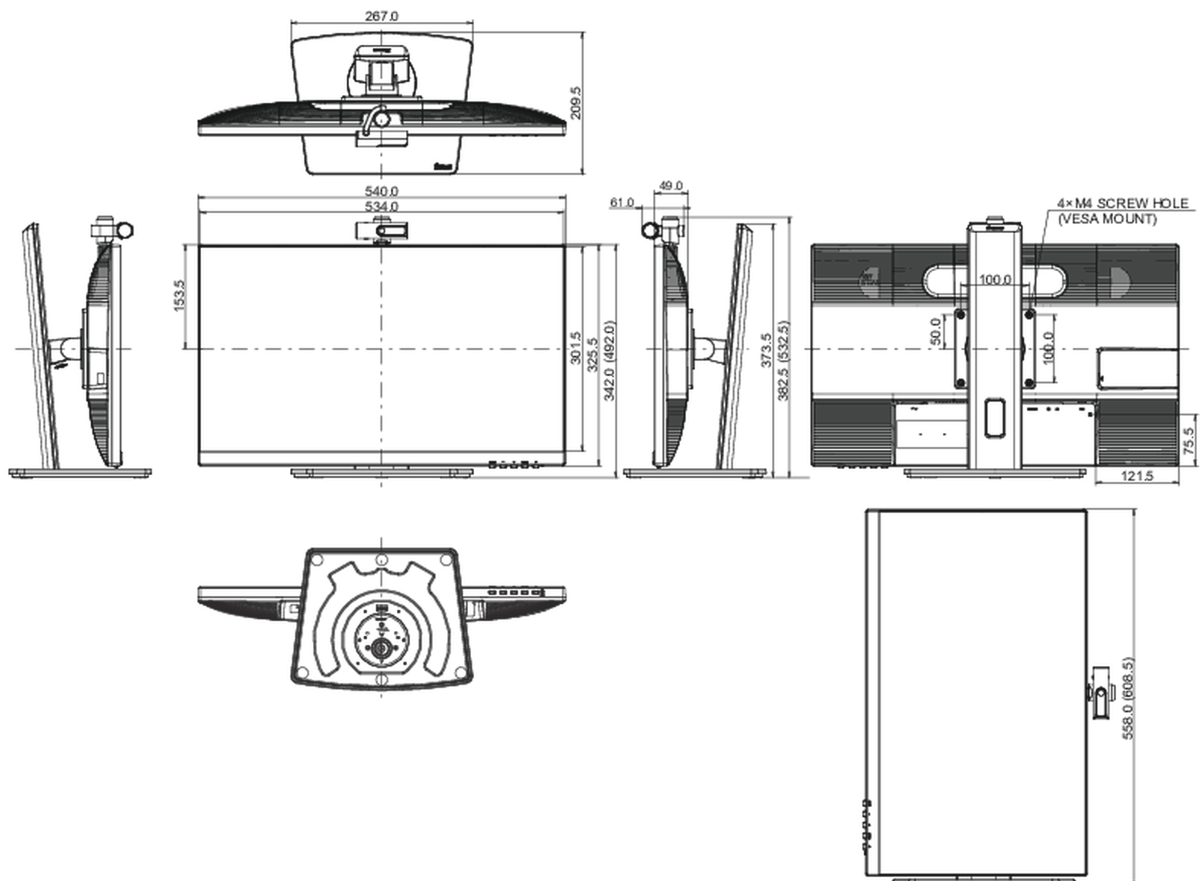

01 DISPLAY CHARACTERISTICS

Design	3-side borderless
Diagonal	21.5", 54.5cm
Panel	VA, matte finish
Native resolution	1920 x 1080 @75Hz (2.1 megapixel Full HD)
Aspect ratio	16:9
Panel brightness	250 cd/m ²
Static contrast	3000:1
Advanced contrast	80M:1
Response time (MPRT)	1ms
Viewing zone	horizontal/vertical: 178°/178°, right/left: 89°/89°, up/down: 89°/89°
Colour support	16.7mIn (sRGB: 99%; NTSC: 72%)
Horizontal Sync	30 - 85kHz
Viewable area W x H	478.7 x 260.3mm, 18.8 x 10.2"
Pixel pitch	0.249mm
Colour	matte, white

04 MECHANICAL

Display position adjustments	height, swivel, tilt, pivot (rotation both sides)
Height adjustment	150mm
Rotation (PIVOT function)	90°
Swivel stand	90°; 45° left; 45° right
Tilt angle	23° up; 5° down
VESA mounting	100 x 100mm

Product dimensions W x H x D	493.5 x 326.5 (476.5) x 209.5mm
Box dimensions W x H x D	615 x 125 x 400mm
Weight (without box)	4.2kg
Weight (with box)	5.0kg
EAN code	4948570121946

All trademarks and registered trademarks acknowledged. E & O E. Specification subject to change without notice. All LCD's comply with ISO-9241-307:2008 in connection with pixel defects.