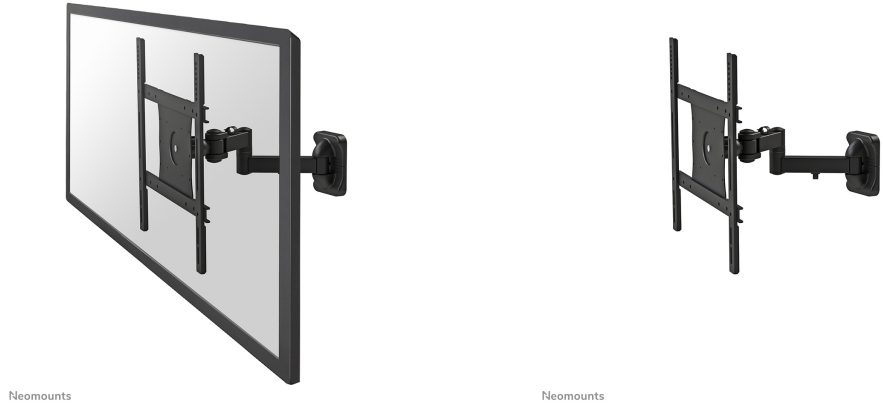

Type	Full motion
	Tilt
	Rotate
	Swivel
Tilt (degrees)	15°
Swivel (degrees)	180°
Rotate (degrees)	360°
Adjustment type	None

INFORMATION

Color	Black
Main material	Steel
Warranty	5 year
EAN code	8717371442736

NEOMOUNTS TV WALL MOUNT

Neomounts TV/Monitor Wall Mount (Full Motion) for 23"-52" Screen - Black

The Neomounts wall mount, model FPMA-W960 is a tilt-, swivel and rotatable wall mount for flat screens up to 52" (132 cm). This mount is a great choice when you want the ultimate viewing flexibility with your flat screen. Effortless pull the display out from the wall, position it in almost any direction, turn it around corners and then smoothly return it to the wall when finished.

Neomounts' tilt (15°), rotate (360°) and swivel (180°) technology allows the mount to change to any viewing angle to fully benefit from the capabilities of the flat screen. The mount is easily depth adjustable from 12 to 43 centimetres. Cable management conceals and routes cables from mount to flat screen. Hide your cables to keep living room, bedroom or home cinema installation nice and tidy.

Neomounts FPMA-W960 has three pivot points and is suitable for screens up to 52" (132 cm). The weight capacity of this product is 25 kg each screen. The wall mount is suitable for screens that meet VESA hole pattern 100x100 to 400x400mm. Different hole patterns can be covered using Neomounts VESA adapter plates.