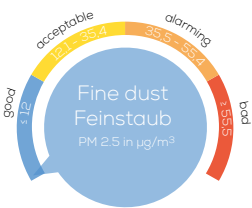

LR 401 App-controlled air purifier

Convenient control and monitoring of ambient air both at home and on the go via the "beurer FreshHome" app

99.95% filter performance

Air cleaning through a three layer filter system (prefilter + HEPA H13 filter* + activated carbon)

EAN no.: 4211125 68013 8

Item no.: 680.13

*99.95% of the particles (e.g. bacteria, viruses, fine dust, pollen) can be filtered out

1) NRCC-54013-2011

**VOC = Volatile organic compounds

Tests show:

Three-layered filter system with HEPA H13 filter filters out at least 95% of particles with a size of 0.02 µm (viruses are generally 0.02-0.3 µm²⁾). For particles ≥ 0.3 µm in size, the filter performance is even up to 99.95%.

In addition to room size, the purifying speed also plays a decisive role when selecting an air purifier. The clean air delivery rate (CADR) shows you at a glance how many cubic metres of air are purified in one hour. The higher the CADR value, the more efficient the air purifier.

Smart sensor – recognises particles up to 2.5 µm in size

- The value PM 2.5 stands for floating fine particles with a diameter up to 2.5 micrometers (hair has a diameter of 70 micrometers).
- Our air purifiers remove fine particles and care for clean air.