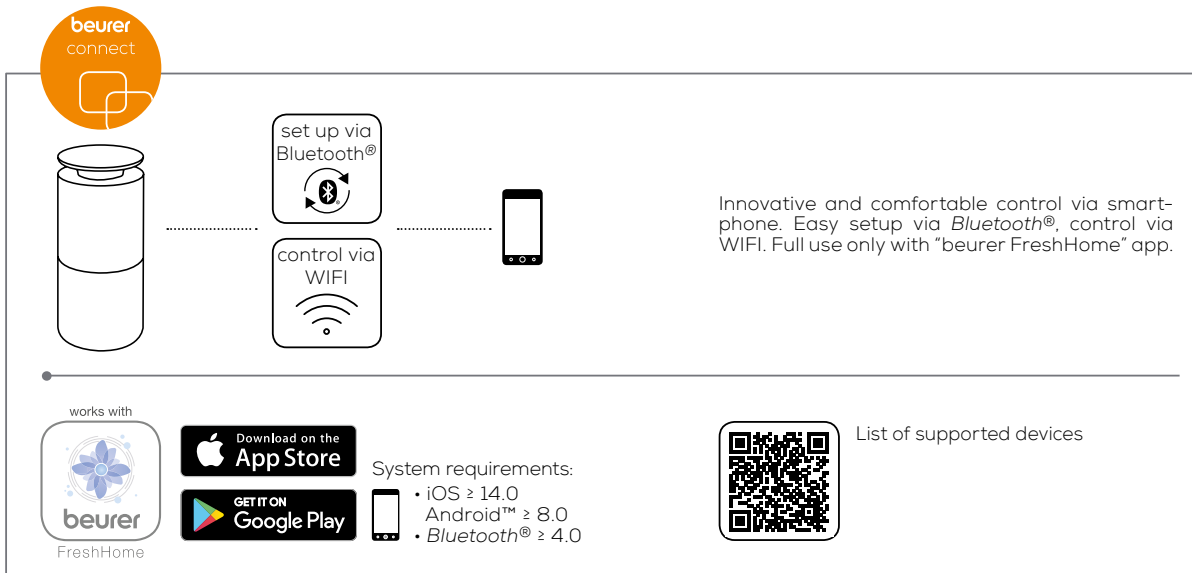

Innovative and comfortable control via smartphone. Easy setup via Bluetooth®, control via WIFI. Full use only with "beurer FreshHome" app.

The Bluetooth® word mark and logos are registered trademarks owned by Bluetooth SIG, Inc. and any use of such marks by Beurer GmbH is under license. Other trademarks and trade names are those of their respective owners.

Apple and the Apple logo are trademarks of Apple Inc., registered in the U.S. and other countries. App Store is a service mark of Apple Inc., registered in the U.S. and other countries.

Google Play and the Google Play logo are trademarks of Google LLC.

Android is a trademark of Google LLC.

***With a ceiling height of 2.4 m.
2) For comparison: According to the German Federal Centre for Health Education, viruses are generally 0.02-0.3 µm in size. (<https://www.infektionsschutz.de/infektionskrankheiten/erregertypen/viren.html>).

680.13_LR401_2022-09-23_DS_EN_BEU Subject to errors and changes