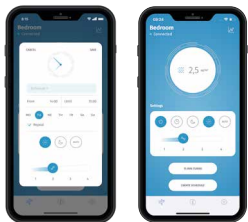

Say goodbye to poor air quality with "beurer FreshHome" app

- Convenient control of LR 401
- Monitoring of ambient air at home
- Creation of individual air cleaning plans
- Detailed statistics of indoor air
- Useful tips to improve the indoor environment

CONNECTION