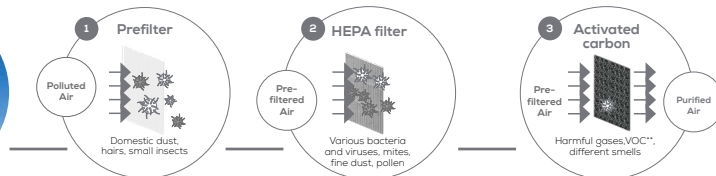

LR 401 App-controlled air purifier

Convenient control and monitoring of ambient air both at home and on the go via the "beurer FreshHome" app

99.95% filter performance

Air cleaning through a three layer filter system (prefilter + HEPA H13 filter* + activated carbon)

for rooms up to 69 m²

For rooms of up to approx. 69 m² 1)

home
L I N E

Function principle of the air purifier: Domestic dust, animal hairs, smells, pollen, harmful gases and various bacteria and viruses are filtered out of the air using a triple-layer filter system.

With fabric cover

With fabric cover

Colour ambient air quality indicator

Additional cleaning using a selectable ultraviolet light

Smart sensor - detects fine particulate dust of up to 2.5 µm

4 fan levels + turbo mode