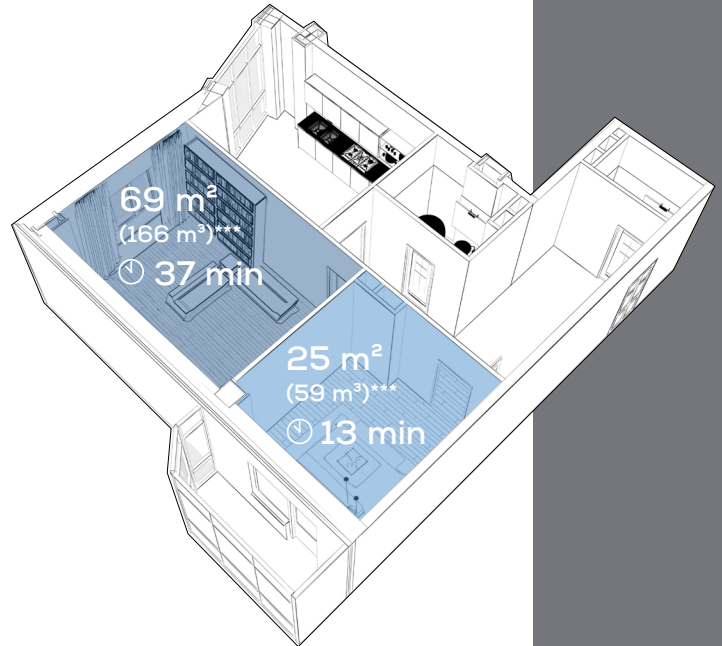

Smart sensor – recognises particles up to 2.5 µm in size

- The value PM 2.5 stands for floating fine particles with a diameter up to 2.5 micrometers (hair has a diameter of 70 micrometers).
- Our air purifiers remove fine particles and care for clean air.