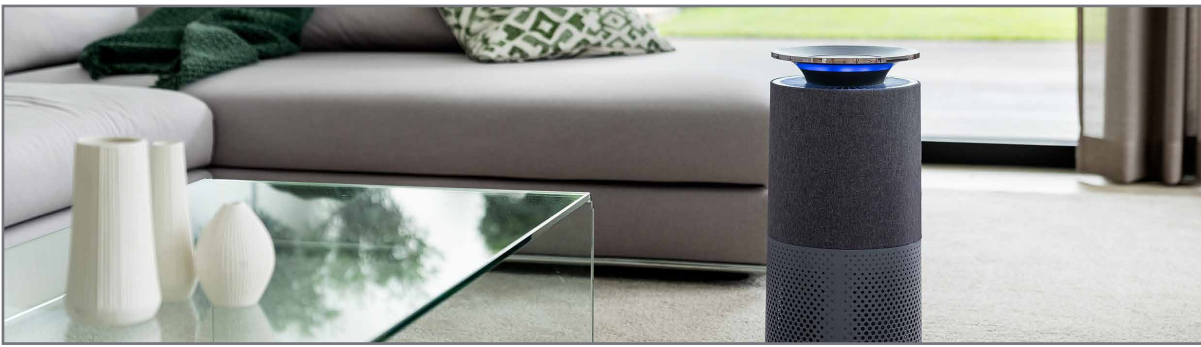

Tests show:

Three-layered filter system with HEPA H13 filter filters out at least 95% of particles with a size of 0.02 µm (viruses are generally 0.02-0.3 µm²⁾). For particles ≥ 0.3 µm in size, the filter performance is even up to 99.95%.

In addition to room size, the purifying speed also plays a decisive role when selecting an air purifier. The clean air delivery rate (CADR) shows you at a glance how many cubic metres of air are purified in one hour. The higher the CADR value, the more efficient the air purifier.