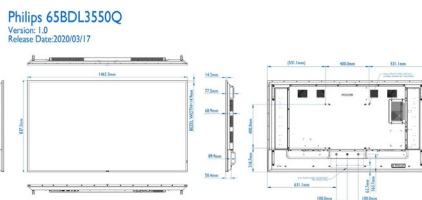

Operating conditions

- Altitude: 0 ~ 3000 m
- Temperature range (operation): 0 ~ 40 °C
- Temperature range (storage): -20 ~ 60 °C
- MTBF: 50,000 hour(s)
- Humidity range (operation)[RH]: 20 ~ 80% RH (No condensation)
- Humidity range (storage) [RH]: 5 ~ 95% RH (No condensation)

Power

- Mains power: 100 - 240V~, 50/60Hz
- Standby power consumption: <0.5W
- Power Saving Features: Smart Power
- Consumption (Max): 210 W
- Consumption (Typical): 155 W

Sound

- Built-in speakers: 2 x 10W RMS

Accessories

- Included accessories: AC Power Cord, RS232 cable, Remote Control, Batteries for remote control, Quick start guide, HDMI cable
- Included Accessories: IR sensor cable (1.8 m) (x1), RS232 daisy-chain cable, M3 screw (x2), Philips logo (x1), USB Cover (x1)

Multimedia Applications

- USB Playback Video: MPEG, H.264, H.263, H.265, VP8
- USB Playback Picture: BMP, JPEG, PNG
- USB Playback Audio: AAC, HEAAC, MPEG

Miscellaneous

- Warranty: 3 year warranty
- On-Screen Display Languages: Simplified Chinese, Traditional Chinese, English, French, German, Italian, Polish, Russian, Spanish, Turkish, Japanese, Arabic
- Regulatory approvals: CE, CB, BSMI, CU, EPA, ETL, FCC, Class A, PSB, VCCI

Internal Player

- CPU: Dual core cortex A53 1.1G Hz, Dual core cortex A73 1.15G Hz
- GPU: ARM Mali G51
- Memory: 2GB DDR3, 16GB

Issue date 2021-02-05

Version: 2.0.1

12 NC: 8670 001 66122
EAN: 87 12581 76544 6

© 2021 Koninklijke Philips N.V.
All Rights reserved.

Specifications are subject to change without notice.
Trademarks are the property of Koninklijke Philips N.V.
or their respective owners.

www.philips.com