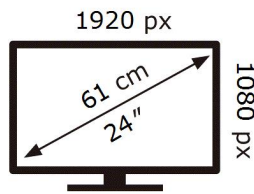

ENERG 

SAMSUNG

S24AG320NU

16 kWh/1000h

2019/2013