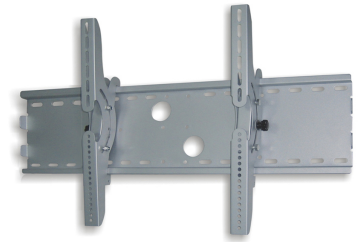

PLASMA-W200

SPECIFICATIONS

GENERAL

Min. screen size*	37 inch
Max. screen size*	85 inch
Max. weight	100 kg (per screen)
Screens	1
VESA minimum	200x200 mm
VESA maximum	865x480 mm
Distance to wall	7 cm

FUNCTIONALITY

Type	Tilt
Tilt (degrees)	30°
Adjustment type	None
Lockable	Lockable - Padlock not included

INFORMATION

Color	Silver
Main material	Steel
Warranty	5 year
EAN code	8717371440596

*Please note: The inch sizes stated are just an indication, combined with the weight and VESA sizes. The maximum weight and VESA size are absolute restrictions for the products and should not be exceeded.

NEOMOUNTS TV WALL MOUNT

Neomounts

Neomounts

Neomounts TV/Monitor Wall Mount (tiltable) for 37"-85" Screen - Silver

The Neomounts wall mount, model PLASMA-W200 is a tiltable wall mount for flat screens up to 85" (216 cm). This mount is a great choice when you want the ultimate viewing flexibility with your flat screen. Depth of this mount is 7 centimetres.

Neomounts' tilt (30°) technology allows the mount to change to any viewing angle to fully benefit from the capabilities of the flat screen. Depth of this mount is 7 centimetres.

Neomounts PLASMA-W200 is suitable for screens up to 85" (216 cm). The weight capacity of this product is 100 kg each screen. The wall mount is suitable for screens that meet VESA hole pattern 200x200 to 865x480mm. Different hole patterns can be covered using Neomounts VESA adapter plates.