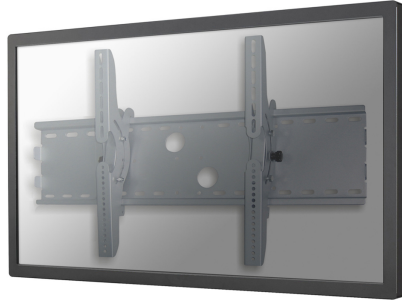

PLASMA-W200

SPECIFICATIONS

GENERAL

Min. screen size*	37 inch
Max. screen size*	85 inch
Max. weight	100 kg (per screen)
Screens	1
VESA minimum	200x200 mm
VESA maximum	865x480 mm
Distance to wall	7 cm

FUNCTIONALITY

Type	Tilt
Tilt (degrees)	30°
Adjustment type	None
Lockable	Lockable - Padlock not included

INFORMATION

Color	Silver
Main material	Steel
Warranty	5 year
EAN code	8717371440596

*Please note: The inch sizes stated are just an indication, combined with the weight and VESA sizes. The maximum weight and VESA size are absolute restrictions for the products and should not be exceeded.

NEOMOUNTS TV WALL MOUNT

Neomounts

Neomounts

Neomounts TV/Monitor Wall Mount (tiltable) for 37"-85" Screen - Silver

The Neomounts wall mount, model PLASMA-W200 is a tiltable wall mount for flat screens up to 85" (216 cm). This mount is a great choice when you want the ultimate viewing flexibility with your flat screen. Depth of this mount is 7 centimetres.

Neomounts' tilt (30°) technology allows the mount to change to any viewing angle to fully benefit from the capabilities of the flat screen. Depth of this mount is 7 centimetres.

Neomounts PLASMA-W200 is suitable for screens up to 85" (216 cm). The weight capacity of this product is 100 kg each screen. The wall mount is suitable for screens that meet VESA hole pattern 200x200 to 865x480mm. Different hole patterns can be covered using Neomounts VESA adapter plates.