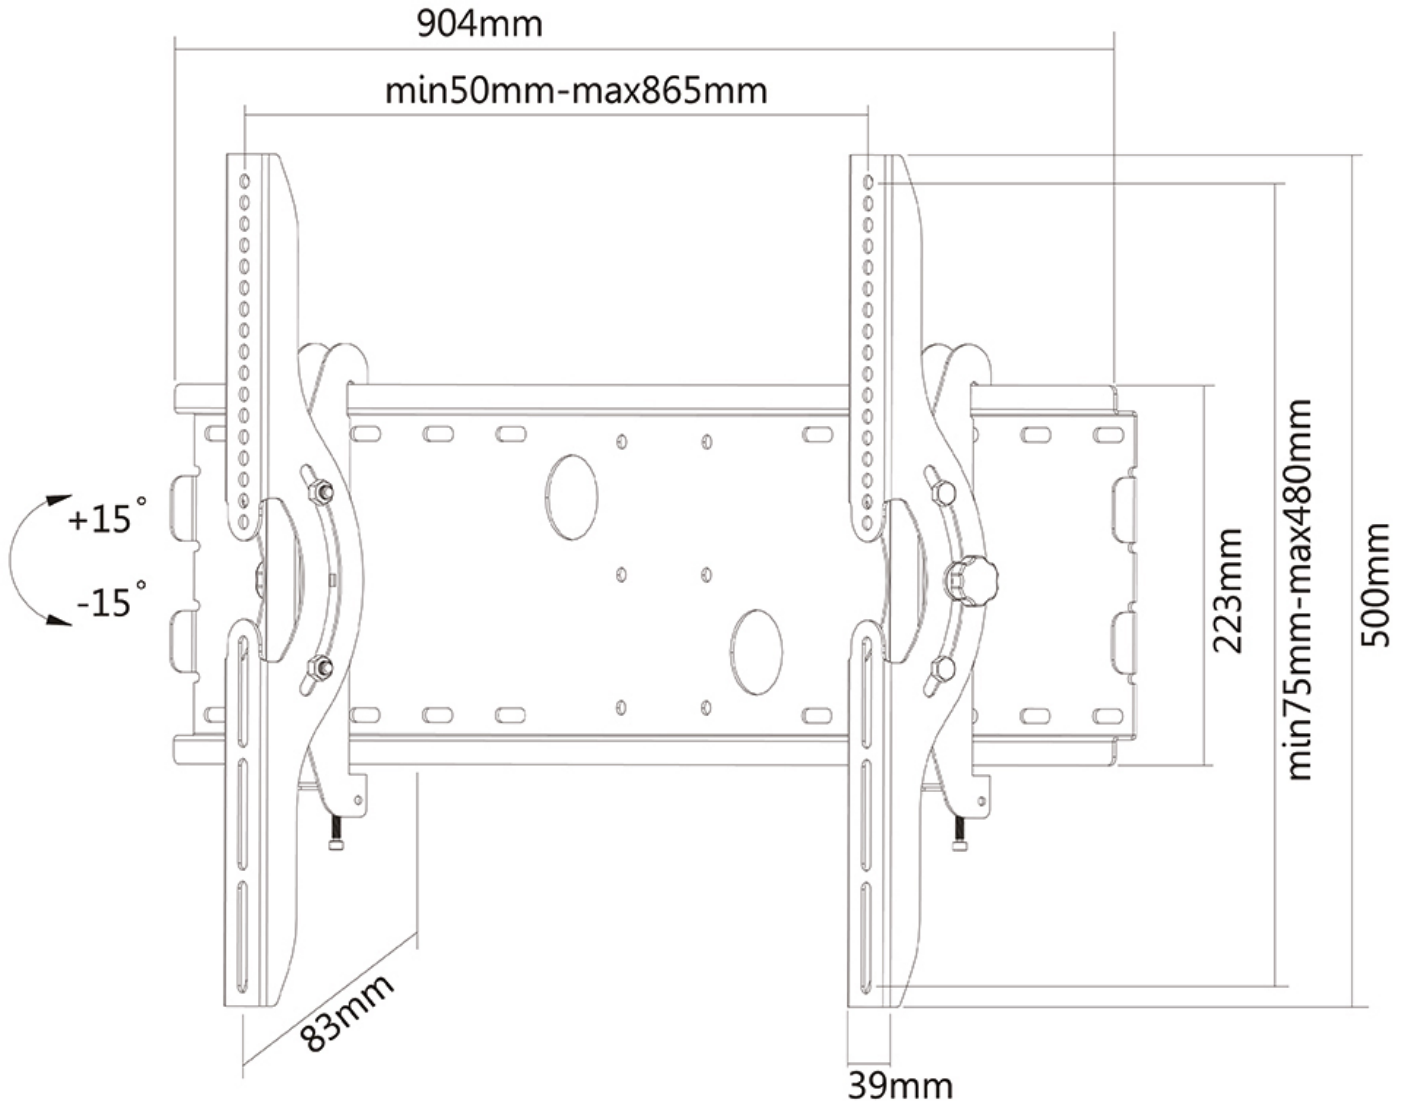

PLASMA-W200

NEOMOUNTS TV WALL MOUNT

Neomounts