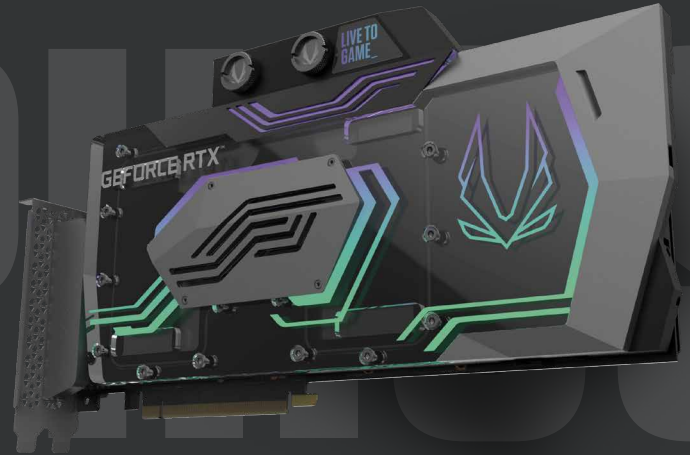

# GEFORCE RTX™ 3090 ARCTICSTORM

**SKU:** ZT-A30900Q-30P

The ultimate cooling performance is for the fearless. The all-new ZOTAC GAMING GeForce RTX ArcticStorm is built to take on the GeForce RTX™ 30 Series GPUs powered by the NVIDIA Ampere architecture. Equipped with enhanced RT Cores and Tensor Cores, new streaming multiprocessors, and superfast memory, ArcticStorm gives rise to full throttle performance combined with fearless cooling.

### INSIDE THE BOX

- ZOTAC GAMING GeForce RTX 3090 ArcticStorm
- 3-pin RGB Header Cable
- 2 x Fittings
- User Manual