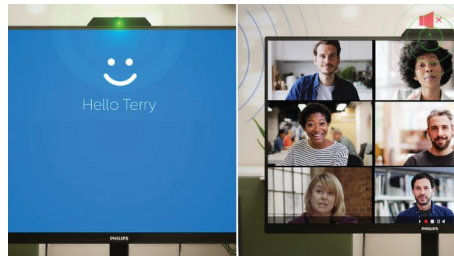

Webcam & noise cancelling mic

This Philips monitor comes with built-in 5MP webcam, noise cancelling microphone, and speakers. Making it perfect for working from home and collaborating remotely. The webcam is certified for Windows Hello. Equipped with advanced sensors for Windows Hello™ facial recognition, which conveniently logs you into your Windows devices in less than 2 seconds. The physical camera switch offers extra privacy when not in use. The noise-cancelling microphone and dual 5-watt integrated speakers deliver clear communications.