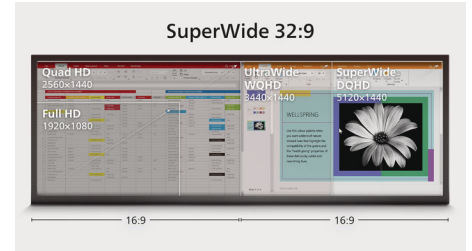

32:9 SuperWide

32:9 SuperWide 49" screen, with 5120 x 1440 resolution, is designed to replace multiscreen setups for massive wide view. It's like having two 27" 16:9 Quad HD displays side-by-side. SuperWide monitors offer screen area of dual monitors without the complicated setup.