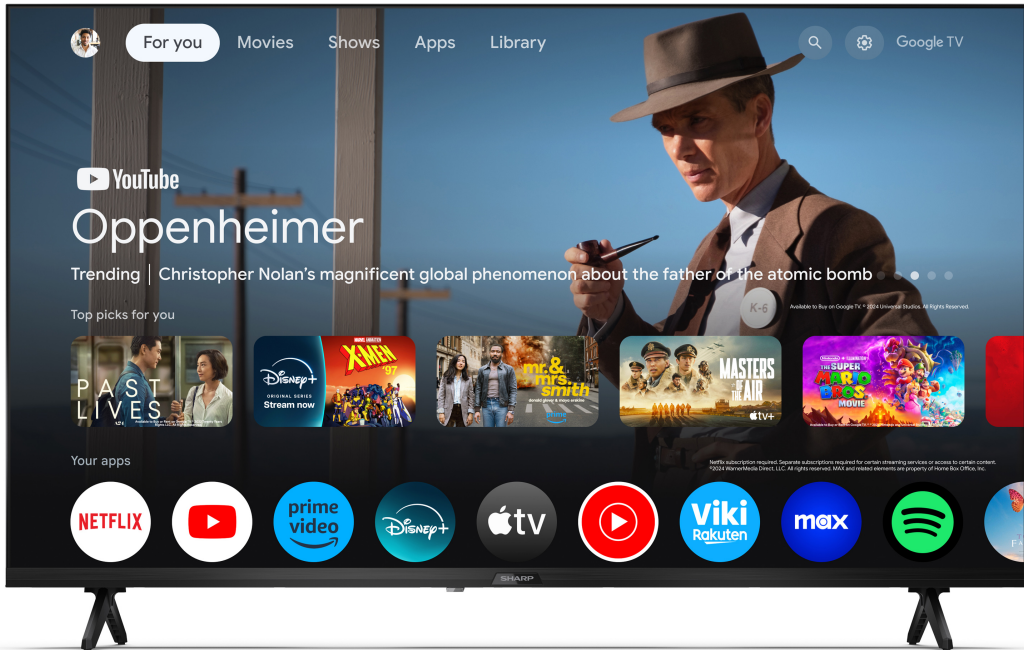

40GF2265E
Ref: 2T-C40GF2265EB

40" FULL HD SHARP GOOGLE TV™

The 40GF2265E is a Full HD LED Sharp Google TV™ with exceptional multimedia functionality.

HIGHLIGHTS

- Full HD Google TV™
- HDR10 support (High Dynamic Range)
- The Google Assistant
- Google Cast
- Bluetooth®
- HD Tuner DVB-T/T2/C/S/S2 (MPEG4 + 10-bit HEVC/H.265)

The entertainment you love. With a little help from Google. Sharp Google TV brings together movies, shows and more from across your apps and subscriptions and organizes them just for you.

Integrated Google Assistant offers quick and helpful support and makes operating simple thanks to voice control.

Display Systems

Diagonal Screen Size cm	101
Diagonal Screen Size Inch	40"
Panel Resolution (HxV) In Pixel	1920 x 1080
Dynamic Contrast	1 000 000:1
Active Motion	400
Backlight	LED
Refresh rate	60 Hz

Audio Systems