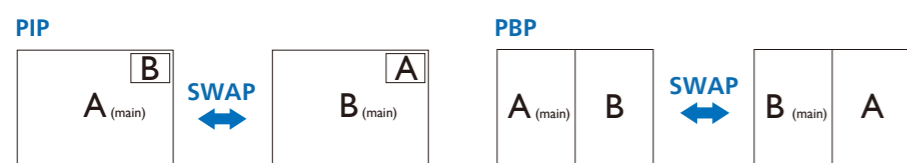

5

MultiView	SUB SOURCE POSSIBILITY (x)			
	Inputs	HDMI 1	HDMI 2	DisplayPort
MAIN SOURCE (x)	HDMI 1	●	●	●
	HDMI 2	●	●	●
	DisplayPort	●	●	●