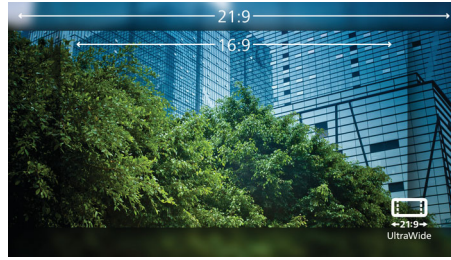

UltraWide CrystalClear images

These Philips screens deliver Crystal Clear, UltraWide Quad HD 3440 x 1440 pixel images. Utilising high-performance panels with high-density pixel count and 178/178 wide viewing angles, these new displays will make your images and graphics come alive. The UltraWide 21:9 format enables more productivity with more room for side-by-side comparisons and more viewable spreadsheet columns. Whether you are a demanding professional requiring extremely detailed information for CAD-CAM solutions or a financial wizard working on huge spreadsheets, Philips displays deliver Crystal Clear images.