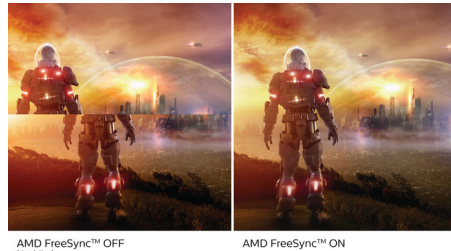

Ultra-smooth gaming

Gaming shouldn't be a choice between choppy gameplay or broken frames. With the new Philips monitor it doesn't have to be. Get fluid, artefact-free performance at virtually any frame rate with AMD FreeSync™ technology, smooth, quick refresh and ultra-fast response time.