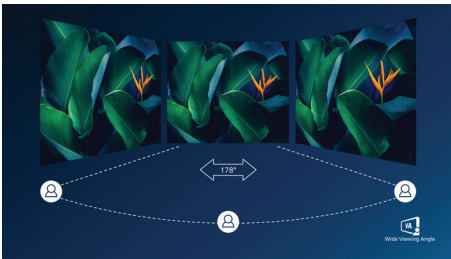

## VA display

The Philips VA LED display uses an advanced multi-domain vertical alignment technology that gives you super-high static contrast ratios for extra-vivid and bright images. While standard office applications are handled with ease, it is especially suitable for photos, web browsing, films, gaming and demanding graphical applications. Its optimised pixel management technology gives you a 178/178 degree extra-wide viewing angle, resulting in crisp images.