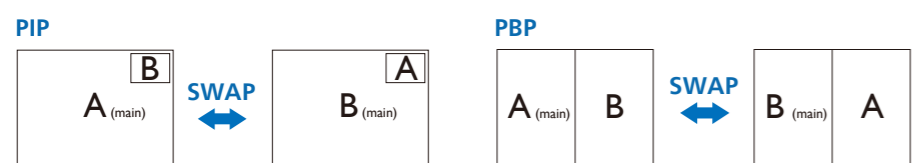

5

		SUB SOURCE POSSIBILITY (x1)			
MultiView	Inputs	HDMI 1	HDMI 2	DisplayPort	USB C
MAIN SOURCE (x1)	HDMI 1	●	●	●	●
	HDMI 2	●	●	●	●
	DisplayPort	●	●	●	●
	USB C	●	●	●	●