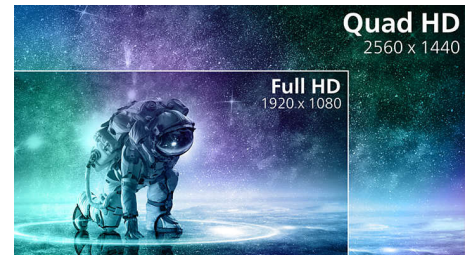

CrystalClear images

These Philips screens deliver Crystal Clear, Quad HD 2560 x 1440 or 2560 x 1080 pixel images. Utilising high-performance panels with a high-density pixel count, enabled by high bandwidth sources like USB-C, Displayport and HDMI, these new displays will make your images and graphics come alive. Whether you are a demanding professional who requires extremely detailed information for CAD-CAM solutions and uses 3D graphic applications, or a financial wizard working on huge spreadsheets, Philips displays will give you Crystal Clear images.