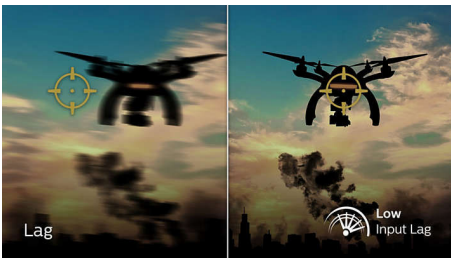

PHILIPS

Quad HD gaming monitor
Evnia 5000 32 (31.5"/80 cm diag.), 2560 x 1440 (Quad HD)

Highlights

180 Hz Gaming

You play intense, competitive gaming. You demand display with lag-free, ultra-smooth images. This display redraws the screen image up to 180 times per second, effectively faster than a standard display. A lower frame rate can make enemies appear to jump from spot to spot on the screen, making them difficult targets to hit. With a 180 Hz frame rate, you get those critical missing images on the screen which show enemy movement in ultra-smooth motion so you can easily target enemies. With ultra-low input lag and no screen tearing, this Philips display is your perfect gaming partner.

Low input lag

Input lag is the amount of time that elapses between performing an action with connected devices and seeing the result on screen. Low input lag reduces the time delay between entering a command from your devices to monitor, greatly improving play on twitch-sensitive video games, particularly important for playing fast-paced, competitive games.