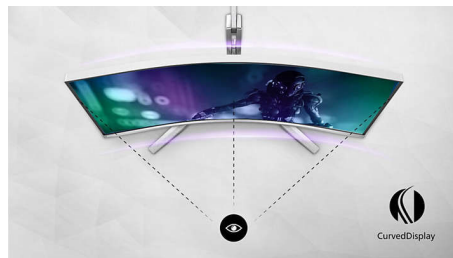

Curved display design

Desktop monitors offer a personal user experience, which suits a curved design very

32M2C5501/00

well. The curved screen provides a pleasant yet subtle immersion effect, which focuses on you at the centre of your desk.