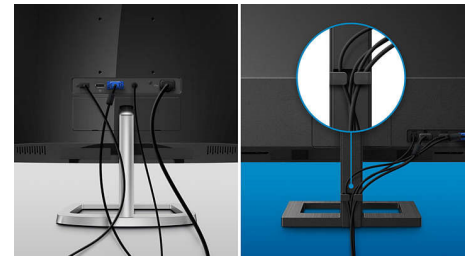

EasySelect Menu Toggle Key

The discreetly placed EasySelect Menu Toggle Key allows you to make quick and easy adjustments to monitor settings in the On-Screen Display menu.

Cable management

Cable management is an intimate design that maintains a tidy workspace by organising the cables and wires required for the operation of a display device.