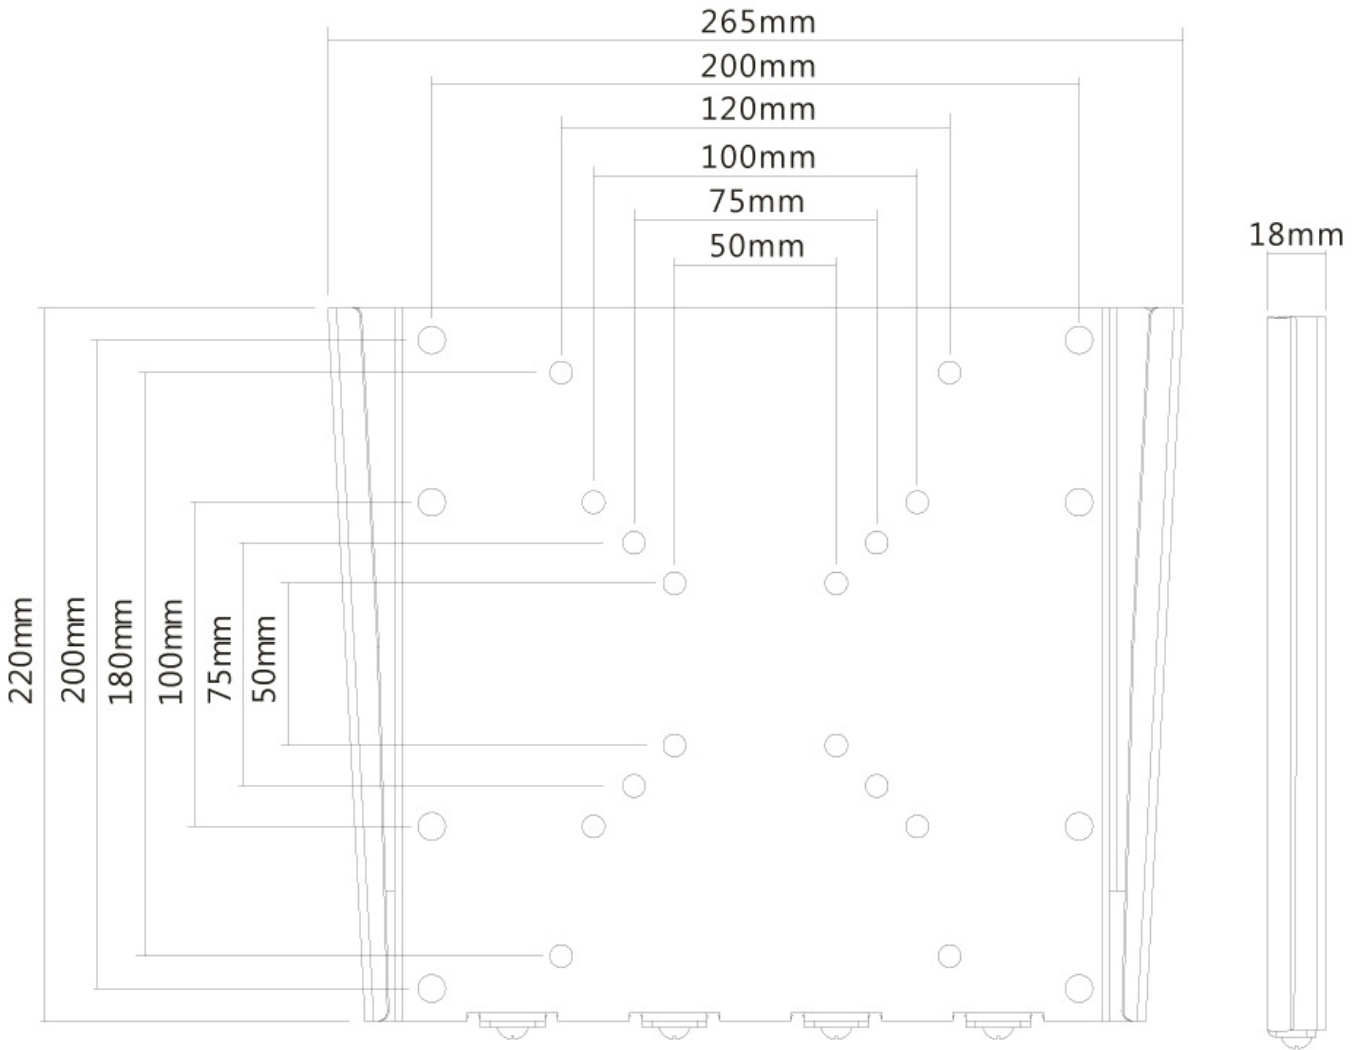

FPMA-W110

NEOMOUNTS TV WALL MOUNT

Neomounts