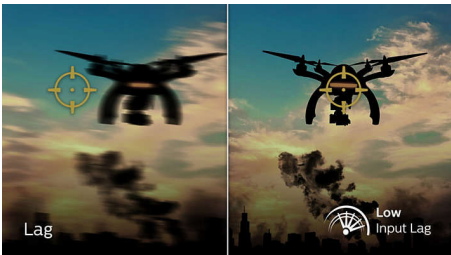

Low input lag

Input lag is the amount of time that elapses between performing an action with connected devices and seeing the result on screen. Low input lag reduces the time delay between entering a command from your devices to monitor, greatly improving play on twitch-sensitive video games, particularly important for playing fast-paced, competitive games.