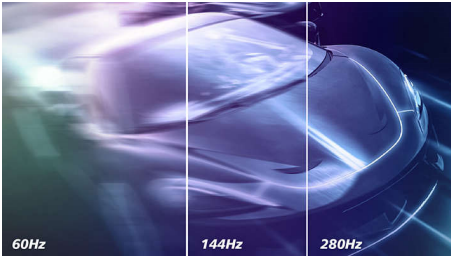

Full HD gaming monitor
Evnia 5000 27" (68.5 cm), 1920 x 1080 (Full HD)

Highlights

Accelerated 280 Hz refresh rate

The Philips Evnia 280 Hz display takes your gaming experience to new dimensions. The low input lag coupled with variable refresh rate technology gives you an immersive gaming advantage. Plus, our wide-view angle panel with high resolution provides a realistic gaming experience with unsurpassed colour accuracy. Focus on what matters as the adjustable stand gives you the comfort you deserve and flicker-free technology makes for a viewing experience that is easy on the eyes, so you can continue gaming without health worries.