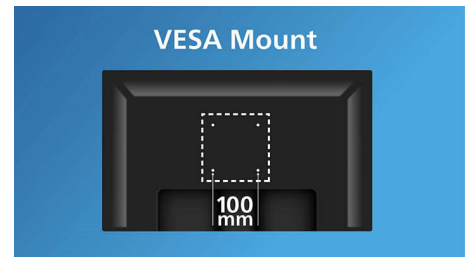

VESA mount for convenience

VESA mount for convenience