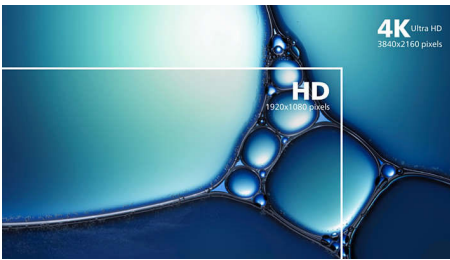

UltraClear 4K UHD Resolution

These Philips displays utilise high-performance panels to deliver UltraClear, 4K UHD (3840 x 2160) resolution images. Whether you are a demanding professional requiring extremely detailed images for CAD solutions, a user of 3D graphics applications or a financial wizard working on huge spreadsheets, Philips displays will make your images and graphics come alive.