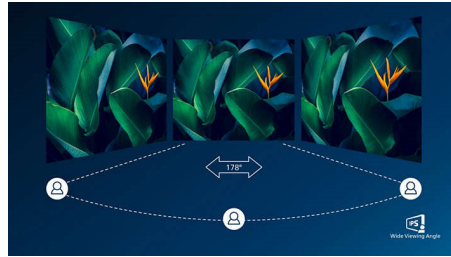

## 100 Hz fast refresh

This Philips display refreshes the screen image up to 100 times per second which makes this monitor much faster than a standard display. With a 100 Hz frame rate, gamers are able to find those critical images on the screen that show enemy movement in an ultra-smooth motion so that they are easily targetable.

## CrystalClear images

These Philips screens deliver Crystal Clear, Quad HD 2560 x 1440 or 2560 x 1080 pixel images. Utilising high-performance panels with a high-density pixel count, enabled by high bandwidth sources like USB-C, Displayport and HDMI, these new displays will make your images and graphics come alive. Whether you are a demanding professional who requires extremely detailed information for CAD-CAM solutions and uses 3D graphic applications, or a financial wizard working on huge spreadsheets, Philips displays will give you Crystal Clear images.

## IPS technology

IPS displays use an advanced technology that gives you extra-wide viewing angles of 178/178 degrees, making it possible to view the display from almost any angle. Unlike standard TN panels, IPS displays give you remarkably crisp images with vivid colours, making them ideal not only for Photos, movies and web browsing, but also for professional applications that demand colour accuracy and consistent brightness at all times.