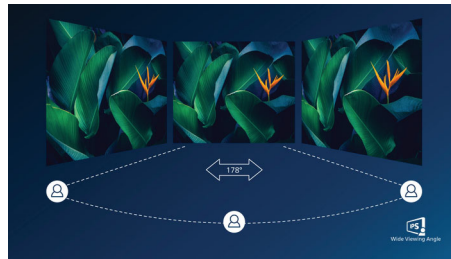

1ms MPRT fast response

MPRT (motion picture response time) is more intuitive way to describe the response time, which directly refers the duration from seeing blurry noise to clean and crisp images. Philips gaming monitor with 1 ms MPRT effectively eliminates smearing and motion blur, delivers shaper and precise visuals to enhance gaming experience. Best choice for playing thrilling and twitch-sensitive games.

IPS technology

IPS displays use an advanced technology which gives you extra wide viewing angles of 178/178 degree, making it possible to view the display from almost any angle. Unlike standard TN panels, IPS displays gives you remarkably crisp images with vivid colors, making it ideal not only for Photos, movies and web browsing, but also for professional applications which demand color accuracy and consistent brightness at all times.