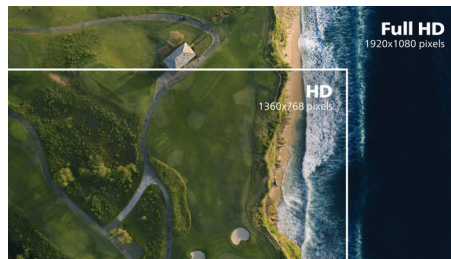

16:9 Full HD display

Picture quality matters. Regular displays deliver quality, but you expect more. This display features enhanced Full HD 1920 x 1080 resolution. With Full HD for crisp detail paired with high brightness, incredible contrast and realistic colors expect a true to life picture.

27E1N1300A/00