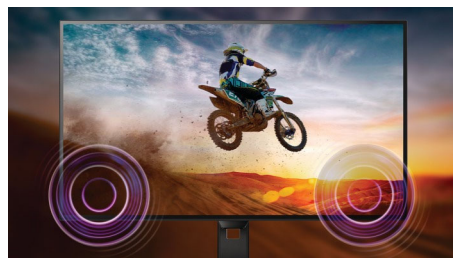

Built-in stereo speakers

A pair of high quality stereo speakers built into a display device. It can be visible front firing, or

27E1N1100A/00

invisible down firing, top firing, rear firing, etc depending on model and design.