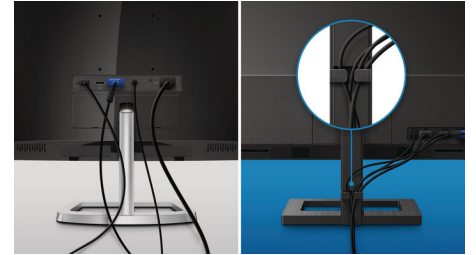

Cable management

Cable management is an intimate design that maintains tidy workspace by organizing cables and wires required for the operation of a display device.