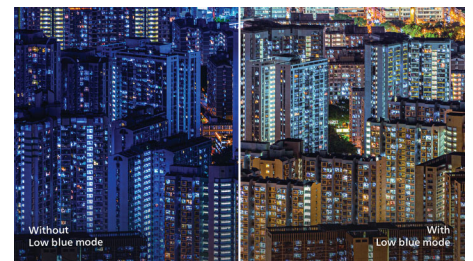

LowBlue Mode

Studies have shown that just as ultra-violet rays can cause eye damage, shortwave length blue light rays from LED displays can cause eye damage and affect vision over time. Developed for wellbeing, Philips LowBlue Mode setting uses a smart software technology to reduce harmful shortwave blue light.