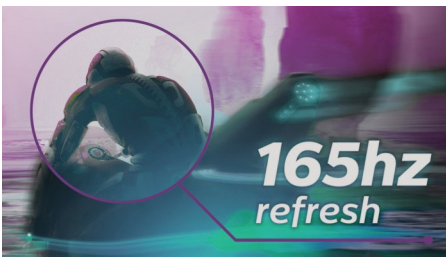

24M2N3200S/00

Highlights

AMD FreeSync™ Premium

Gaming shouldn't be a choice between choppy gameplay or broken frames. AMD FreeSync™ Premium equips serious gamers with a fluid, tear-free gameplay experience at peak performance. There are no compromises, game confidently with a high refresh rate, low framerate compensation, and low latency.

165Hz Gaming

You play intense, competitive gaming. You demand display with lag free, ultra-smooth images. This Philips display redraws the screen image up-to 165 times per second, effectively faster than a standard display. A lower frame rate can make enemies appear to jump from spot to spot on the screen, making them difficult targets to hit. With 165Hz frame rate, you get those critical missing images on the screen which shows enemy movement in ultra-smooth motion so you can easily target them. With ultra-low input lag and no screen tearing, this Philips display is your perfect gaming partner