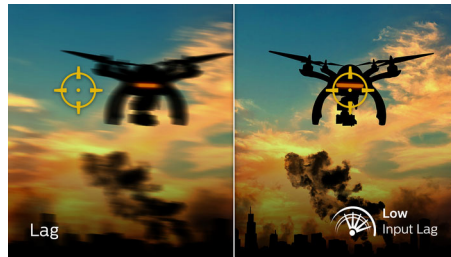

165Hz Gaming

You play intense, competitive gaming. You demand display with lag free, ultra-smooth images. This Philips display redraws the screen image up-to 165 times per second, effectively faster than a standard display. A lower frame rate can make enemies appear to jump from spot to spot on the screen, making them difficult targets to hit. With 165Hz frame rate, you get those critical missing images on the screen which shows enemy movement in ultra-smooth motion so you can easily target them. With ultra-low input lag and no screen tearing, this Philips display is your perfect gaming partner

1ms MPRT fast response

MPRT (motion picture response time) is more intuitive way to describe the response time, which directly refers the duration from seeing blurry noise to clean and crisp images. Philips gaming monitor with 1 ms MPRT effectively eliminates smearing and motion blur, delivers sharper and precise visuals to enhance gaming experience. Best choice for playing thrilling and twitch-sensitive games.

Low Input Lag

Input lag is the amount of time that elapses between performing an action with connected devices and seeing the result on screen. Low input lag reduces the time delay between entering a command from your devices to monitor, greatly improve on playing twitch-sensitive video games, particularly important to whom plays fast-paced, competitive games.