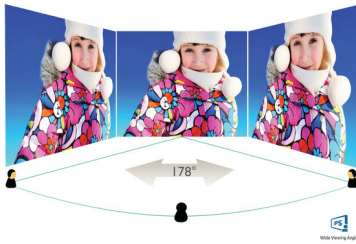

IPS technology

IPS displays use an advanced technology that gives you extra-wide viewing angles of 178/178 degrees, making it possible to view the display from almost any angle. Unlike standard TN panels, IPS displays give you remarkably crisp images with vivid colours, making them ideal not only for Photos, movies and web browsing, but also for professional applications that demand colour accuracy and consistent brightness at all times.