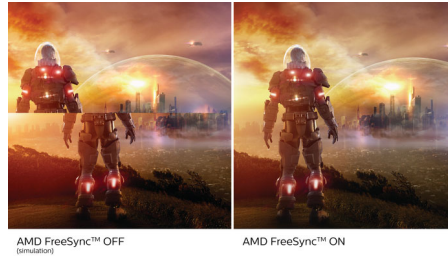

Ultra-smooth gaming

Gaming shouldn't be a choice between choppy gameplay or broken frames. With the new Philips monitor it doesn't have to be. Get fluid, artefact-free performance at virtually any frame rate with AMD FreeSync™ technology, smooth, quick refresh and ultra-fast response time.

Webcam and noise-cancelling mic

This Philips monitor comes with a built-in 5 MP webcam, a noise-cancelling microphone, and speakers, making it perfect for working from home and collaborating remotely. The webcam is certified for Windows Hello and is equipped with advanced sensors for Windows Hello™ facial recognition, which conveniently logs you into your Windows devices in less than 2 seconds. The physical camera switch offers extra privacy when not in use. The noise-cancelling microphone and dual 5 watt integrated speakers deliver clear communications.