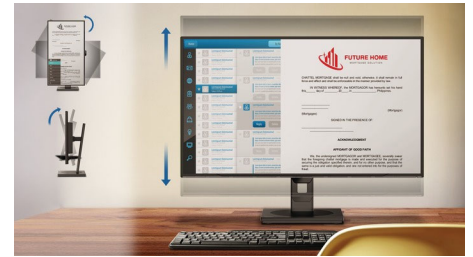

Built-in stereo speakers

A pair of high-quality stereo speakers built into a display device. They may be visible front

firing, or invisible down firing, top firing, rear firing etc. depending on model and design.

LowBlue Mode and Flicker-free

Our LowBlue Mode and Flicker-free technology have been developed to reduce eye strain and fatigue often caused by long hours in front of a monitor.

Compact Ergo Base

The Compact Ergo Base is a people-friendly Philips monitor base that tilts, pivot and height-adjusts so each user can position the monitor for maximum viewing comfort and efficiency.

EasySelect Menu Toggle Key

The discreetly placed EasySelect Menu Toggle Key allows you to make quick and easy adjustments to monitor settings in the On-Screen Display menu.

USB-C

IPS
Wide Viewing
Angle

AMD
FreeSync