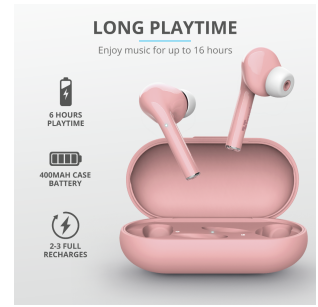

Nika Touch Bluetooth Wireless Earphones - blue
23702

PRODUCT VISUAL 1

PRODUCT PICTORIAL 1

PRODUCT PICTORIAL 2

PRODUCT PICTORIAL 3

PRODUCT PICTORIAL 4

PRODUCT PICTORIAL 5

PRODUCT ESHOT 1

LIFESTYLE VISUAL 1

LIFESTYLE VISUAL 2

LIFESTYLE VISUAL 3

PRODUCT VISUAL 2

PRODUCT VISUAL 3