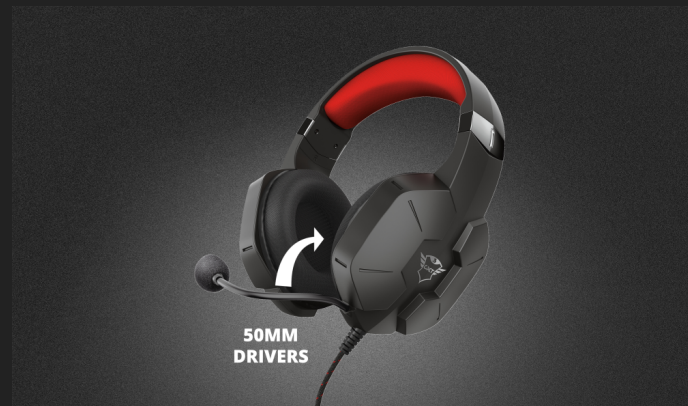

#23652

Gaming Headset

Mesh padded gaming headset, with flexible microphone and powerful bass, designed for PC and consoles

Key features

- Comfortable meshed ear pads for long and intense gaming sessions
- Adjustable headband and flexible microphone
- On-earcap volume control and microphone mute
- High quality sound with deep bass
- 1 m nylon braided cable with multi-purpose connection for console, laptop, phone and tablet
- 1 m extension adapter cable for PC

POWERFUL
SOUNDOVER-EAR
DESIGNPLUGS INTO
CONTROLLERCOMFORTABLE
MESHED EAR PADS

Keep a Cool Head

Take a look at the situation, listen to what your team mates have to say and make the winning decision. With the Trust GXT 323 Carus you'll hear what's important and they'll hear your every command. The large, comfortable ear pads are made from meshed materials that will help you keep a cool head, even during the most intense gaming sessions.

Hear the Thunder

The Trust Carus uses big, 50mm drivers so you hear everything that's going on during the game. High-quality sound with a thundering bass; that's why the Carus gives you the upper hand during gameplay. And thanks to the flexible microphone, your team mates will be able to hear you just as great as you hear them.

Play Your Game

With the Carus, you've got full control over what you hear, what your teammates hear, and how you want to play. Take control over your volume with the on-ear cup controls and mute the mic with the press of a button. Because of the 1.2m aux cable, the Trust Carus works great on modern consoles, while the 1m extension Y-cable allows you to play on a gaming PC. It's. Your. Game!