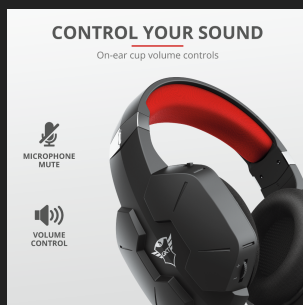

PRODUCT PICTORIAL 4