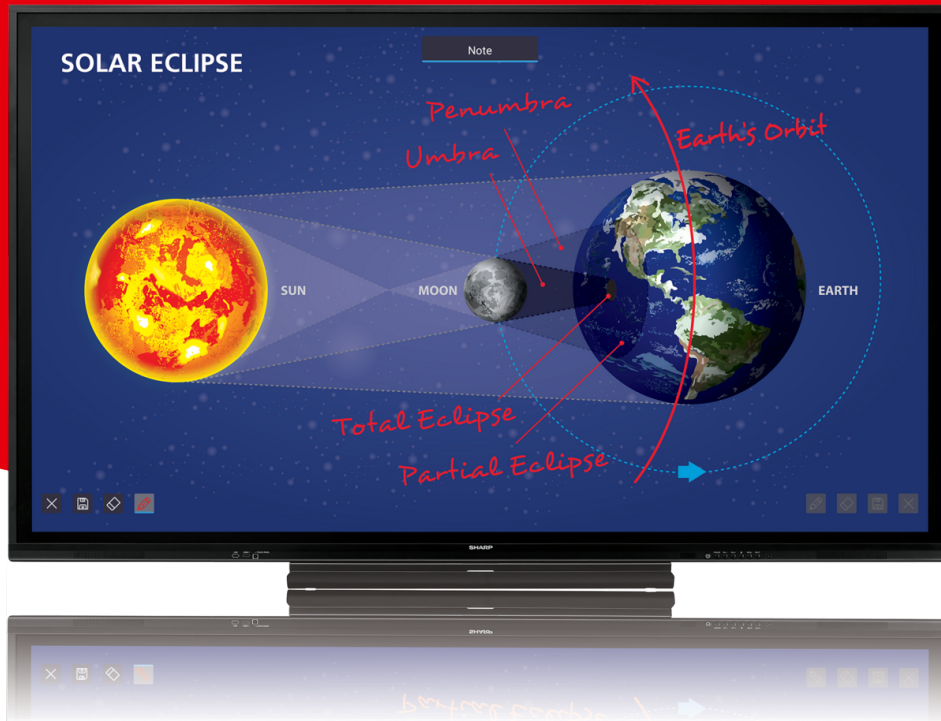

BIG PAD interactive displays

PN-86HC1

The BIG PAD for teaching and training

- 4K BIG PAD for Education and Meeting rooms
- Fast and responsive Infrared (IR) 20 point touch
- Integrated SOC Controller player for PC-less Whiteboarding and Media playback
- Provides a natural 'Pen-on-Paper' experience using a passive pen or finger
- 86" (217,4cm) size with 3840 x 2160 pixels
- Two built-in (10W) stereo loudspeakers which clearly and effectively fill larger rooms
- OPS slot for optional function enhancement
- Intuitive control with full bezel button controls and on screen touch menu

Specifications

DISPLAY MODULE DATA

Panel Technology	TFT LCD
Native Resolution (Pixels)	3840 x 2160
Diagonal Size (inches / cm)	86 / 217,4
Aspect Ratio	16:9
Backlight Technology	LED, edge lit
Brightness (cd/m2)	350
Contrast Ratio	1.200:1
Display Colours	1.07 Billion
Response Time (grey to grey) ms	8

INSTALLATION

Landscape	✓
Mounting (VESA/Number of Points/Pitch mm)	VESA / 4 / 700x400

CONNECTIVITY (AUDIO/VIDEO) OUTPUT

Audio/Headphone 3.5mm Jack	1
----------------------------	---

ACCESSORIES

Pen	1 pc.
-----	-------