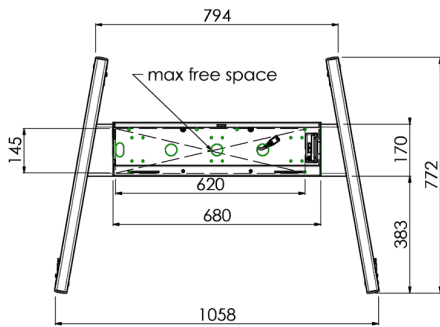

Floor lift on wheels for large format (touch) displays up to 120 kg with lockable lid for protection

Floor lift XL on wheels for (touch) screens bigger than 65", max 120 kg A motorized trolley for touch screens up to VESA 600-400. What makes this product so unique is its screen flexibility and installation ease, within just three steps the product is installed and ready for use. This wheeled stand with electrical height adjustment has continuous and silent height adjustment and an integrated screen bracket containing most VESA patterns, making it suitable for almost every display. The embedded VESA bracket has another special feature, it can be used as support for a Desktop PC at the back. Please note: If your screen is too big (VESA 600-500/600 or VESA 800-500/600), please use the [MD 052B7280](#) adapter. For screens with VESA 800-400, please use the [MD 052B7265](#) adapter.

01 TECHNICAL SPECIFICATION

Number of screens	1
Screen size	32" - 86"
Max weight capacity	120kg / monitor
VESA minimum	200 x 200mm
VESA maximum	600 x 400mm

02 DIMENSIONS / WEIGHT

Product dimensions W x H x D

1058 x 1890.5 x 772mm

Weight (without box)

52kg

All trademarks and registered trademarks acknowledged. E & O E. Specification subject to change without notice. All LCD's comply with ISO-9241-307:2008 in connection with pixel defects.