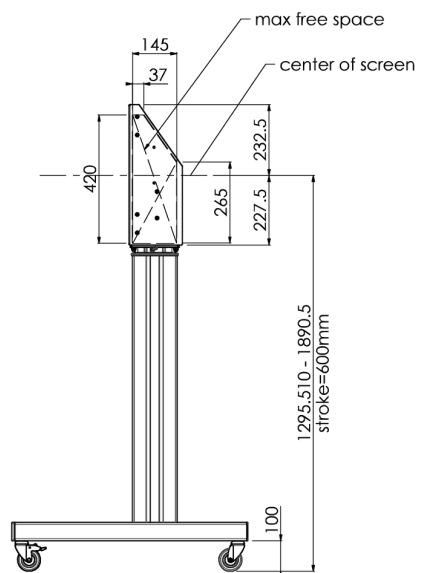

Floor lift on wheels for large format (touch) displays up to 120 kg with lockable lid for protection

Floor lift XL on wheels for (touch) screens bigger than 65", max 120 kg A motorized trolley for touch screens up to VESA 600-400. What makes this product so unique is its screen flexibility and installation ease, within just three steps the product is installed and ready for use. This wheeled stand with electrical height adjustment has continuous and silent height adjustment and an integrated screen bracket containing most VESA patterns, making it suitable for almost every display. The embedded VESA bracket has another special feature, it can be used as support for a Desktop PC at the back. Please note: If your screen is too big (VESA 600-500/600 or VESA 800-500/600), please use the [MD 052B7280](#) adapter. For screens with VESA 800-400, please use the [MD 052B7265](#) adapter.

01 TECHNICAL SPECIFICATION

Number of screens	1
Screen size	32" - 86"
Max weight capacity	120kg / monitor
VESA minimum	200 x 200mm
VESA maximum	600 x 400mm

02 DIMENSIONS / WEIGHT

Product dimensions W x H x D

1058 x 1890.5 x 772mm

Weight (without box)

52kg

All trademarks and registered trademarks acknowledged. E & O E. Specification subject to change without notice. All LCD's comply with ISO-9241-307:2008 in connection with pixel defects.