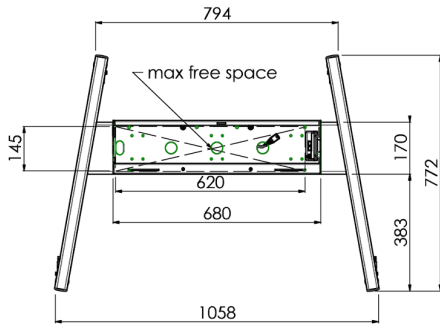

Floor lift on wheels for large format (touch) displays up to 120 kg with lockable lid for protection

Floor lift XL on wheels for (touch) screens bigger than 65", max 120 kg A motorized trolley for touch screens up to VESA 600-400. What makes this product so unique is its screen flexibility and installation ease, within just three steps the product is installed and ready for use. This wheeled stand with electrical height adjustment has continuous and silent height adjustment and an integrated screen bracket containing most VESA patterns, making it suitable for almost every display. The embedded VESA bracket has another special feature, it can be used as support for a Desktop PC at the back. Please note: If your screen is too big (VESA 600-500/600 or VESA 800-500/600), please use the [MD 052B7280](#) adapter. For screens with VESA 800-400, please use the [MD 052B7265](#) adapter.

01 TECHNICAL SPECIFICATION

Number of screens	1
Screen size	32" - 86"
Max weight capacity	120kg / monitor
VESA minimum	200 x 200mm
VESA maximum	600 x 400mm

02 DIMENSIONS / WEIGHT

Product dimensions W x H x D

1058 x 1890.5 x 772mm

Weight (without box)

52kg

All trademarks and registered trademarks acknowledged. E & O E. Specification subject to change without notice. All LCD's comply with ISO-9241-307:2008 in connection with pixel defects.