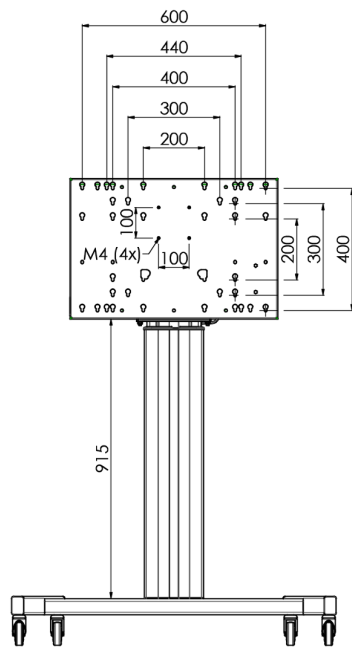

Floor lift on wheels for large format (touch) displays up to 120 kg with lockable lid for protection

Floor lift XL on wheels for (touch) screens bigger than 65", max 120 kg A motorized trolley for touch screens up to VESA 600-400. What makes this product so unique is its screen flexibility and installation ease, within just three steps the product is installed and ready for use. This wheeled stand with electrical height adjustment has continuous and silent height adjustment and an integrated screen bracket containing most VESA patterns, making it suitable for almost every display. The embedded VESA bracket has another special feature, it can be used as support for a Desktop PC at the back. Please note: If your screen is too big (VESA 600-500/600 or VESA 800-500/600), please use the [MD 052B7280](#) adapter. For screens with VESA 800-400, please use the [MD 052B7265](#) adapter.

01 TECHNICAL SPECIFICATION

Number of screens	1
Screen size	32" - 86"
Max weight capacity	120kg / monitor
VESA minimum	200 x 200mm
VESA maximum	600 x 400mm

02 DIMENSIONS / WEIGHT

Product dimensions W x H x D

1058 x 1890.5 x 772mm

Weight (without box)

52kg

All trademarks and registered trademarks acknowledged. E & O E. Specification subject to change without notice. All LCD's comply with ISO-9241-307:2008 in connection with pixel defects.