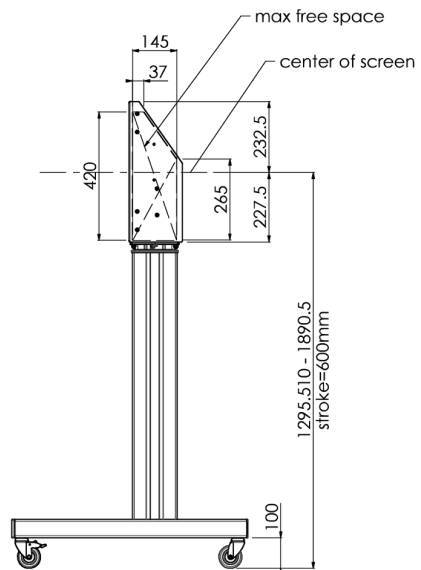

Floor lift on wheels for large format (touch) displays up to 120 kg with lockable lid for protection

Floor lift XL on wheels for (touch) screens bigger than 65", max 120 kg A motorized trolley for touch screens up to VESA 600-400. What makes this product so unique is its screen flexibility and installation ease, within just three steps the product is installed and ready for use. This wheeled stand with electrical height adjustment has continuous and silent height adjustment and an integrated screen bracket containing most VESA patterns, making it suitable for almost every display. The embedded VESA bracket has another special feature, it can be used as support for a Desktop PC at the back. Please note: If your screen is too big (VESA 600-500/600 or VESA 800-500/600), please use the [MD 052B7280](#) adapter. For screens with VESA 800-400, please use the [MD 052B7265](#) adapter.

01 TECHNICAL SPECIFICATION

Number of screens	1
Screen size	32" - 86"
Max weight capacity	120kg / monitor
VESA minimum	200 x 200mm
VESA maximum	600 x 400mm

02 DIMENSIONS / WEIGHT

Product dimensions W x H x D

1058 x 1890.5 x 772mm

Weight (without box)

52kg

All trademarks and registered trademarks acknowledged. E & O E. Specification subject to change without notice. All LCD's comply with ISO-9241-307:2008 in connection with pixel defects.