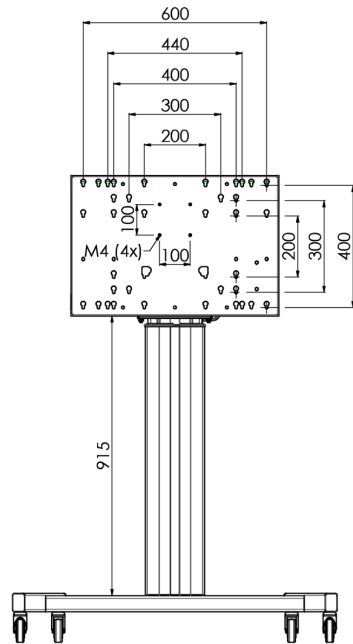

Floor lift on wheels for large format (touch) displays up to 120 kg with lockable lid for protection

Floor lift XL on wheels for (touch) screens bigger than 65", max 120 kg A motorized trolley for touch screens up to VESA 600-400. What makes this product so unique is its screen flexibility and installation ease, within just three steps the product is installed and ready for use. This wheeled stand with electrical height adjustment has continuous and silent height adjustment and an integrated screen bracket containing most VESA patterns, making it suitable for almost every display. The embedded VESA bracket has another special feature, it can be used as support for a Desktop PC at the back. Please note: If your screen is too big (VESA 600-500/600 or VESA 800-500/600), please use the [MD 052B7280](#) adapter. For screens with VESA 800-400, please use the [MD 052B7265](#) adapter.

01 TECHNICAL SPECIFICATION

Number of screens	1
Screen size	32" - 86"
Max weight capacity	120kg / monitor
VESA minimum	200 x 200mm
VESA maximum	600 x 400mm

02 DIMENSIONS / WEIGHT

Product dimensions W x H x D

1058 x 1890.5 x 772mm

Weight (without box)

52kg

All trademarks and registered trademarks acknowledged. E & O E. Specification subject to change without notice. All LCD's comply with ISO-9241-307:2008 in connection with pixel defects.