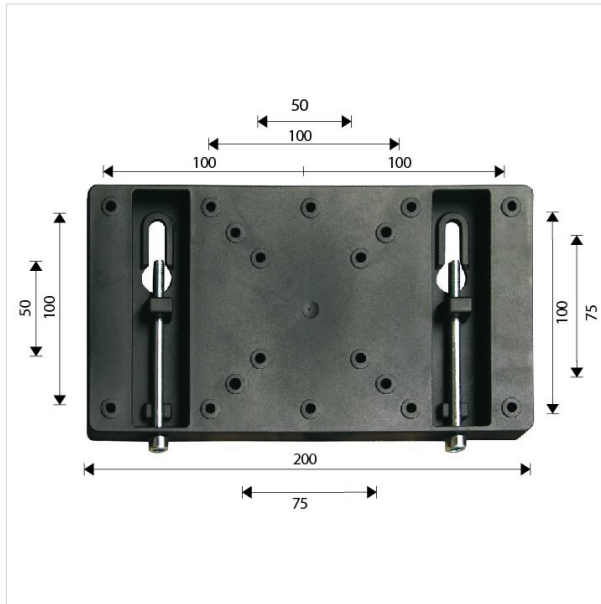

Recently Viewed Products

-  SLIM 400
-  SLIM 400 X 600
-  FIX BIG 600 | 1200
-  SLIM 200
-  SLIM 600

Double click on above image to view full picture

More Views

EASY SMALL

QUICK OVERVIEW

If you want a sleek display that's held just 1.5 cm from the wall, the EASY SMALL TV wall mount from the OMB brand is the one for you. Fits VESA patterns up to 200x100.

DETAILS

If you want a sleek display that's held just 1.5 cm from the wall, the EASY SMALL TV wall mount from the OMB brand is the one for you. Fits VESA patterns up to 200x100. This is a universal TV wall mount for small and medium sized flat screen TVs (from 10" to 32"), with a load capacity of 20 KG. The fixed distance from the wall is 1.5 cm. It comes with all the hardware and assembly instructions.

ADDITIONAL INFORMATION

Product code	06076 VESA 50/75/100/200x100
VIDEO size	10"-32" 25-81cm
Weight capacity	20kg max. 44lbs max.
Distance from wall	14 mm
Box measurements	220 x 150 h 23 mm
Box weight	0,8 Kg
Data of outer package	7 pezzi 500 x 215 x 115 mm
VESA mounting pattern	VESA 50/75/100/200x100
Spare Parts	
Instructions	