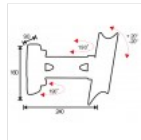

Home → SLIM 2

Recently Viewed Products

GYRO 3

LUNAR 3

SLIM 2

QUICK OVERVIEW

The OMB Slim 2 wall mount from the brand OMB has a light elegant plastic. This wall mount sits only 5,5 cm from the w

Double click on above image to view full picture

More Views

DETAILS

The OMB Slim 2 wall mount from the brand OMB has a light, compact frame coated in an elegant plastic. This wall mount sits only 5,5 cm from the wall once possible to rotate the wall mount in a large angle. This is a great TV mount that gives maximum maneuverability and versatility for positioning your TV just h wall mount is a universal wall mount suitable for small/medium sized flat screen TVs (from 10" to 40"). This wall mount supports up to 30 kg. The distance fr minimum of 5,5 cm to a maximum of 24 cm. The wall mount offers 20° up and down tilt. It comes with screws, kit and assembly instructions .

ADDITIONAL INFORMATION

Product code	06147 VESA 50/75/100/200x100/180x120/200
VIDEO size	10" - 40" 25 -100cm
Weight capacity	30kg max. 66 lbs max.
Distance from wall	55 mm
Box measurements	230 x 270 h 60 mm
Box weight	1,8 Kg
Data of outer package	6 pezzi 520 x 250 x 250 mm
VESA mounting pattern	VESA 50/75/100/200x100/180x120/200
Easy Hanging System	YES
Easy Tilt	YES
Hidden Cable	YES