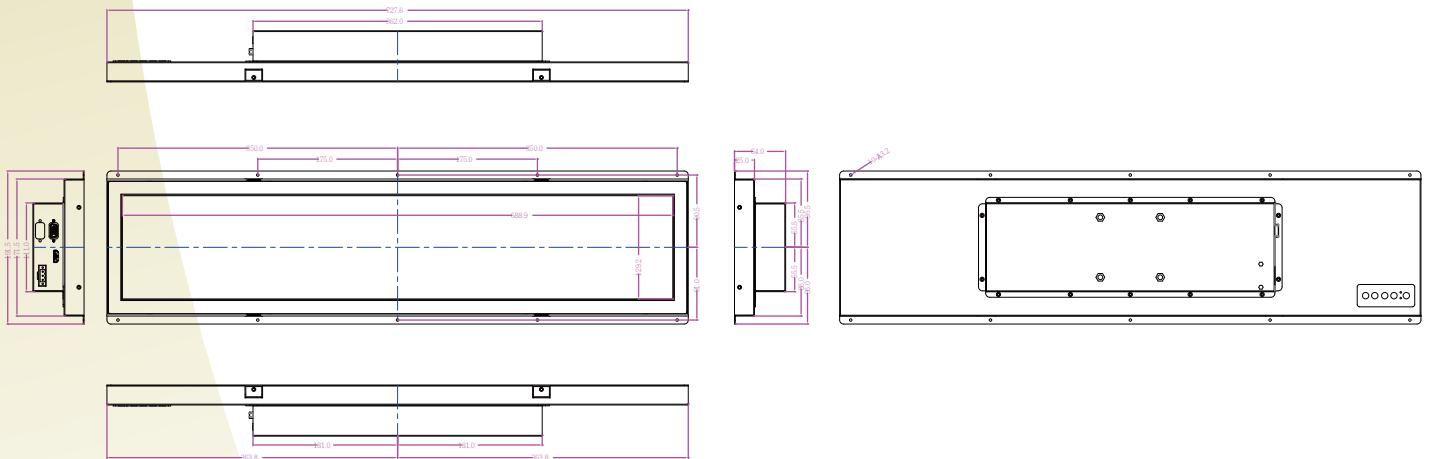

Open Frame LCD

Bar-Type Open Frame LCD

27.6"

Specifications

Model Name	W27L100-OFC1
Panel Size	27.6"
Active Display Area(mm)	688.896(H) x 129.168(V)
Resolution	1920x360
Contrast Ratio	1000:1 (Typ.)
Display Color	16.7M(6bits+Hi-FRC)
Brightness(cd/m2)	1000 (Typ.)
Viewing Angle(CR>=10)	-85~85(H) ; -85~85(V)
Standard Input Signal	1 x VGA 1 x DVI 1 x HDMI
Accessories	Power Adapter VGA cable HDMI cable DVI cable
Power Input	12V DC in, with external AC to DC Adapter
Power Consumption	40W typical, Normal operation
Operating temperature	0~50°C
Storage Temperature	-10~60 °C
Remote Control (Optional)	RS232 port
Audio (Optional)	Audio in, Stereo speakers

Mechanical Drawing

UNIT:mm

* Note: this is a simplified drawing and some components are not marked in detail. Please contact our sales representative if you need further product information.