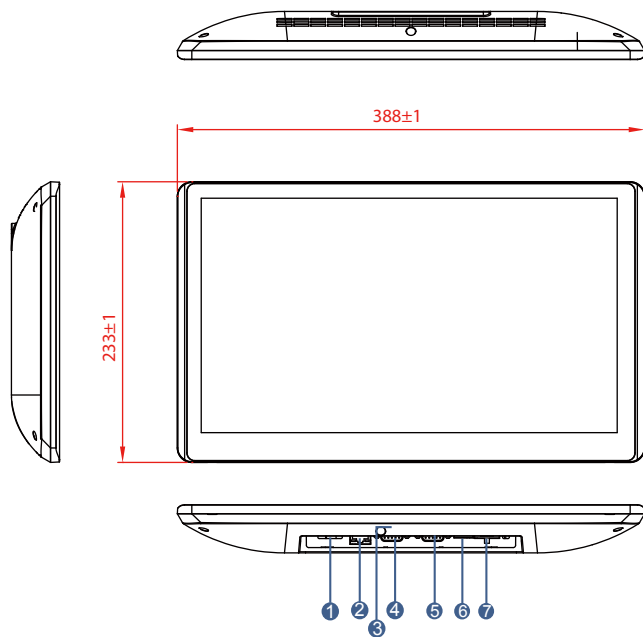

## Features

- 15.6" 1920 x 1080 with P-CAP touchscreen
- Freescale™ Arm® Cortex®-A9 i.MX6 Dual Core 1GHz
- Fanless cooling system and ultra low power consumption
- Front IP65 for protection against water and dust
- A true flat, easy-to-clean front surface with edge-to-edge design
- Plastic Housing
- Plenty of I/O, including 1 x LAN, 1 x RS232, 1 x USB 2.0, 1 x USB OTG, 1 x CANBUS

### Input / Output

- Serial Ports : 1 x RS-232/422/485, 1 x CANBUS (DB9)
- USB Ports : 1 x USB 2.0, 1 x USB OTG – Connect to PC for client use and update Image
- Ethernet : 1 x RJ45-10/100/1000 Mbps (LAN or Optional PoE)
- Speaker : 2 x 1 Watt speaker
- SD Card : 1 x Micro SD Card Reader

### Display Spec :

- Size/Type : 15.6" TFT
- Resolutions : 1920x1080
- Brightness : 300cd/m2 (typ.)
- Contrast Ratio : 800 : 1 (typ.)
- Viewing Angle : -85~85(H);-85~85(V)
- Max Colors : 262K
- Touch : Projected Capacitive Touch

### Mechanical Specification :

- Mounting : VESA Mount (100 x 200, 100 x 100, 75 x 75 mm)
- Dimensions (W x H x D) : 388 x 233 x 40 mm
- Appearance : Back cover color White Plastic casing