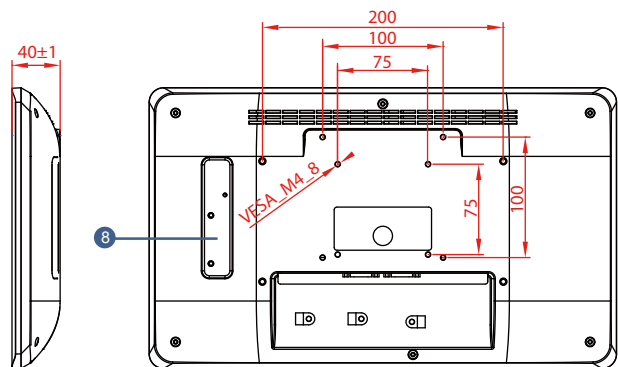

15.6" Multi-Touch HMI Series- W15FA3S-PTA3

Features

- 15.6" 1920 x 1080 with P-CAP touchscreen
- Freescale™ Arm® Cortex®-A9 i.MX6 Dual Core 1GHz
- Fanless cooling system and ultra low power consumption
- Front IP65 for protection against water and dust
- A true flat, easy-to-clean front surface with edge-to-edge design
- Plastic Housing
- Plenty of I/O, including 1 x LAN, 1 x RS232, 1 x USB 2.0, 1 x USB OTG, 1 x CANBUS

1. Micro SD	5. CANBUS (DB9)
2. RJ45 (LAN or Optional PoE)	6. 1 x USB 2.0
3. USB OTG – Connect to PC for client use and update Image	7. 12V DC (2pin Phoenix type)
4. RS-232/422/485 (DB9)	8. Power & Reset button

Specifications

System

- Processor : Freescale™ Arm® Cortex®-A9 i.MX6 Dual Core 1GHz
- System Memory : 1GB LPDDR3
- Storage : Onboard 16GB eMMC(default) /Micro SD card

Input / Output

- Serial Ports : 1 x RS-232/422/485, 1 x CANBUS (DB9)
- USB Ports : 1 x USB 2.0, 1 x USB OTG – Connect to PC for client use and update Image
- Ethernet : 1 x RJ45-10/100/1000 Mbps (LAN or Optional PoE)
- Speaker : 2 x 1 Watt speaker
- SD Card : 1 x Micro SD Card Reader

Environment

- Operating Temperature : 0 °C to 50 °C
- Operating Humidity : 10% to 95% (non-condensing)
- IP Rating : Front IP65

Power Specification

- Power Input : 12V DC in Terminal Block 2 Pin (Phoenix Type)
- Optional Power Over Ethernet : Power Device (PD) follows IEEE 802.3at (25 W)
- Power Consumption : 13 W typical, normal operation

Display Spec :

- Size/Type : 15.6" TFT
- Resolutions : 1920x1080
- Brightness : 300cd/m2 (typ.)
- Contrast Ratio : 800 : 1 (typ.)
- Viewing Angle : -85~85(H);-85~85(V)
- Max Colors : 262K
- Touch : Projected Capacitive Touch

Mechanical Specification :

- Mounting : VESA Mount (100 x 200, 100 x 100, 75 x 75 mm)
- Dimensions (W x H x D) : 388 x 233 x 40 mm
- Appearance : Back cover color White Plastic casing

Operating System

- Android 6.0 (Default)
- Linux 4.1.15 , QT 5.5 (Optional)
- Ubuntu 16.04 (Optional)