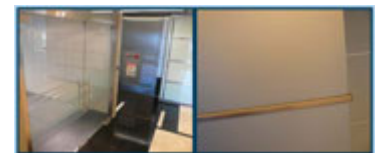

GV-EFD1100 Series 1.3MP H.264 Low Lux WDR IR Mini Fixed IP Dome

- 1/3" progressive scan low lux CMOS
- Dual streams from H.264 and MJPEG
- Up to 30 fps at 1280 x 1024
- Intelligent IR
- Day and Night function (with removable IR-cut filter)
- 2-axis mechanism (pan / tilt)
- Built-in microphone
- Wide Dynamic Range (WDR)
- Defog
- Motion detection
- Tampering alarm
- Text overlay
- Privacy mask
- IP address filtering
- DC 12V / PoE (IEEE 802.3af)
- Megapixel lens
- Recording assigned by GV-Edge Recording Manager ([Windows & Mac](#))
- Supports iPhone, iPad, Android & 3GPP
- 31 languages on Web interface
- ONVIF (Profile S) conformant
- More Storage Option - [NAS](#)

Introduction

The Target Mini Fixed Dome is an indoor, fixed, mini-sized network camera equipped with an automatic IR-cut filter and IR LEDs for day and night surveillance. Adjustable in 2 axis (pan and tilt), it offers an entry-level surveillance solution with all the essential features and excellent image quality.

Models

Model	Iris	Focal Length (mm)	Maximum Aperture	Image Format
GV-EFD1100-0F	Fixed	2.8	F/2.0	1/2.7"
GV-EFD1100-2F	Fixed	3.8	F/1.8	1/2.7"

Active Tampering Alarm

Tampered

Focus Change

Camera Shift

Dimensions