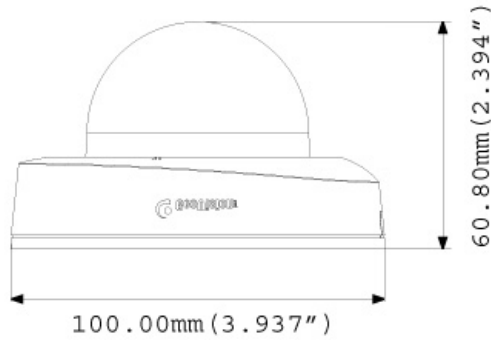

Models

Model	Iris	Focal Length (mm)	Maximum Aperture	Image Format
GV-EFD1100-0F	Fixed	2.8	F/2.0	1/2.7"
GV-EFD1100-2F	Fixed	3.8	F/1.8	1/2.7"

Active Tampering Alarm

Tampered

Focus Change

Camera Shift

Dimensions