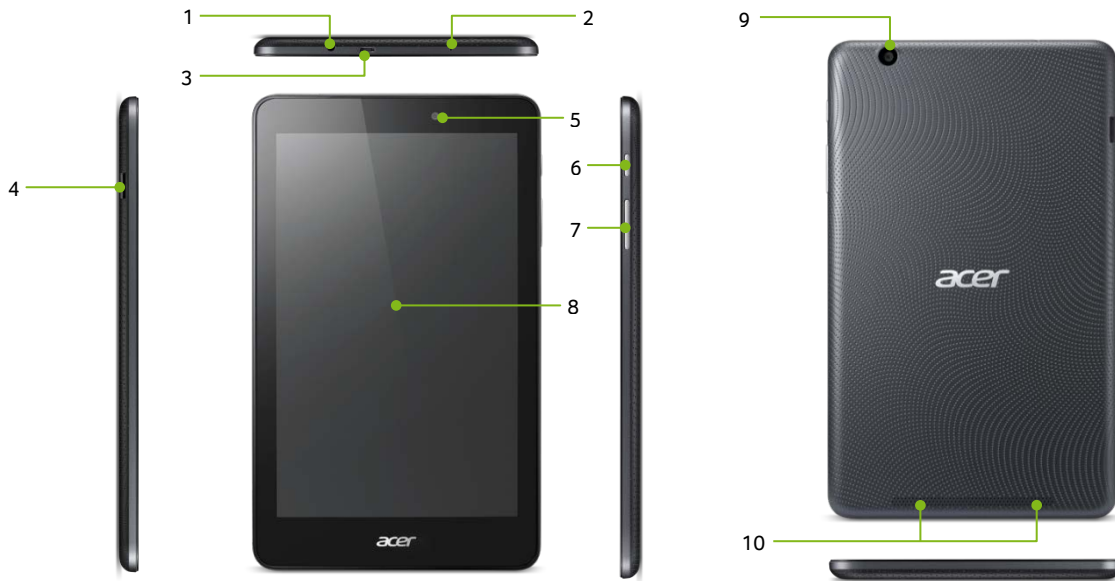

Product views	1. Headphone/speaker jack 2. Microphone 3. Micro USB port 4. MicroSD™ card reader 5. Front-facing camera	6. Power button 7. Volume up/down button 8. 8" Touchscreen 9. Rear-facing camera 10. Dual speakers	
Operating system^{1,2}	Android 4.4 KitKat®		
Dimensions and weight¹	Dimensions: 130.25 (W) x 215.3 (D) x 8.5 (H) mm (5.13 x 8.48 x 0.33 inches)	Weight: 0.34 kg (0.75 lbs.) with 1-cell battery pack	
CPU and chipset¹	Intel® Atom® processor Z3735G		
Memory^{1,3,4}	DDR3L memory support: • DDR3L 1 GB on-board system memory		
Display	8.0" display with IPS (In-Plane Switching) technology, HD 1280 x 800 resolution, high-brightness, LED-backlit TFT LCD with integrated multi-touch, supporting 10-finger touch • Wide-viewing angle, Mercury free, environment friendly		
Audio	High-definition audio support Two built-in stereo speakers Built-in microphone		
Storage^{1,5}	8 or 16 GB eMMC Supporting: microSD™ card		
Webcam	Front webcam with: • 640 x 480 resolution	Rear webcam with: • 2592 x 1944 resolution • 1080p Full HD audio/video recording	
Wireless and networking^{1,6}	WLAN: 802.11b/g/n wireless LAN WPAN: Bluetooth® 4.0	GPS: Non-standalone GPS GLONASS support	
Power adapter and battery⁷	Power adapter • 2-pin 10 W AC adapter • 2-pin 7 W AC adapter	Battery • 17 Wh 4600 mAh 3.7 V 1-cell Li-ion battery pack • Battery life up to 7.5 hours (based on video playback test results)	
Input and control	Control Keys • Power button • Volume up, volume down		
Input and output	Micro USB 2.0 port, supports OTG microSD card up to 64 GB (SDHC compatible, exFAT compatible) 3.5 mm headphone/speaker jack, supporting headsets with built-in microphone		
Sensors	Accelerometer (G-sensor)		
Options and accessories	2-pin 10 W AC adapter	2-pin 7 W AC adapter Micro USB 2.0 to USB 2.0 cable	
System compliance	RoHS compliance	SMT green process WEEE compliance	
Warranty	One-year International Travelers Warranty (ITW)		
Others	Android SW • Acer Portal (Acer BYOC™) • Google Mobile Services (except China region) • Life Widgets • Touch WakeApp		
1.	Specifications vary depending on model.	6.	All brands and product names mentioned herein include trademarks of their respective companies and are used solely to describe or identify the products.
2.	Weight may vary depending on product configuration, vendor components, manufacturing variability, and selected options.	7.	1 GB is 1 billion bytes. Actual formatted capacity is less and may vary depending on preloaded materials and operating environment. Recovery Management uses a portion of the stated hard disk capacity as dedicated backup space.
3.	Shared system memory may be allocated to support graphics, depending on system memory size and other factors. Actual system memory available to the operating system will be reduced by any memory used by the graphics solution and resources required by the operating environment.	8.	Actual throughput may vary depending on network conditions and environmental factors such as network traffic or overhead, building construction and access point settings.
4.	Memory speed may vary, depending on the CPU, chipset or memory fitted.	9.	Subject to availability.
5.	A 64-bit operating system is required to enjoy the ultimate performance of 4 GB or higher memory.	10.	Bundled software may vary depending on hardware configuration, OS and regional availability.