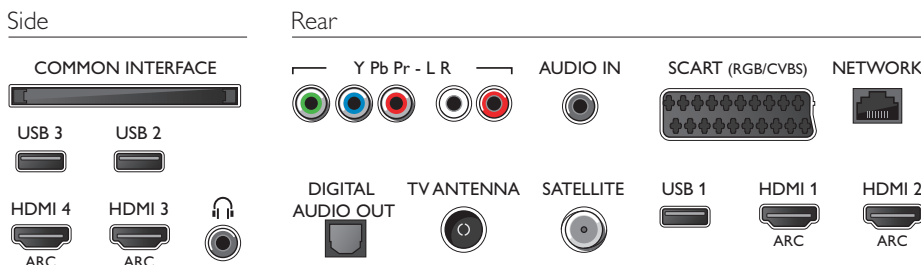

Connections

Issue date 2015-06-23

Version: 5.4.1

12 NC: 8670 001 23885
EAN: 87 18863 00329 9

© 2015 Koninklijke Philips N.V.
All Rights reserved.

Specifications are subject to change without notice. Trademarks are the property of Koninklijke Philips N.V. or their respective owners.

www.philips.com

* Parents should monitor their children during 3D viewing and ensure they do not experience any discomfort as mentioned above. Watching 3D is not recommended for children under 6 years of age as their visual system is not fully developed yet.

* EPG and actual visibility (up to 8 days) is country and operator dependent.

* Android App offerings vary per country. For more details please visit your local Google Play Store.

* Energy consumption in kWh per year, based on the power consumption of the television operating 4 hours per day for 365 days. The actual energy consumption will depend on how the television is used.

* Cloud Gaming offering depends on game providers.

* The TV supports DVB reception for 'Free to air' broadcast. Specific DVB operators may not be supported. An up to date list can be found in the FAQ section of the Philips support website. For some operators Conditional Access and subscription are required. Contact your operator for more information.

* (Philips) only compatible with specific Philips player device.

* Google Cast functionality is subject to Google Cast Ready apps and devices. For more details please visit Google Cast product page.

* Philips TV Remote app and related functionalities vary per TV model, operator, and country, as well as smart device model and OS. For more details please visit: www.philips.com/TVRemoteapp.

* Smart TV app offerings vary per TV model and country. For more details please visit: www.philips.com/smarttv.

* USB recording for digital channels only, recordings may be limited by broadcast copy protection (CI+). Country and channel restrictions may apply.

* Compatibility depends on Wifi Miracast certification & Android 4.2 or later. For more details please refer to your device documentation.