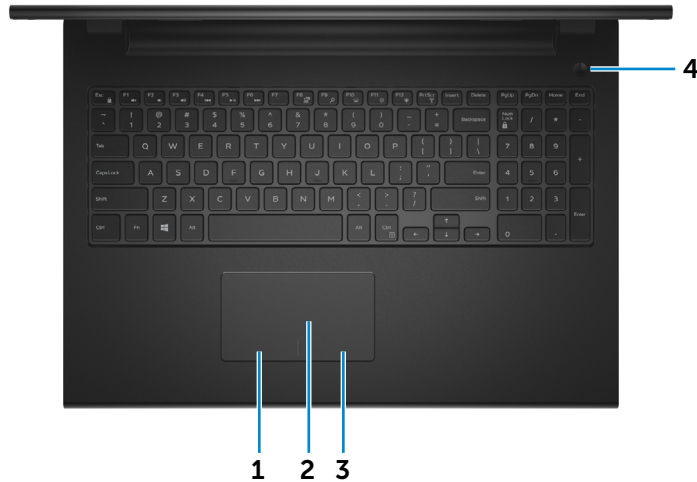

Front

Left

Right

Base

Display

Right

1 Media-card reader

Reads from and writes to media cards.

2 USB 2.0 port

Connect peripherals such as storage devices, printers, and so on. Provides data transfer speeds up to 480 Mbps.

3 Optical drive

Reads from and writes to CDs and DVDs.

Base

Front

Left

Right

Base

Display

1 Left-click area

Tap to left-click.

2 Touch pad

Move your finger on the touch pad to move the mouse pointer. Tap to left-click.

3 Right-click area

Tap to right-click.