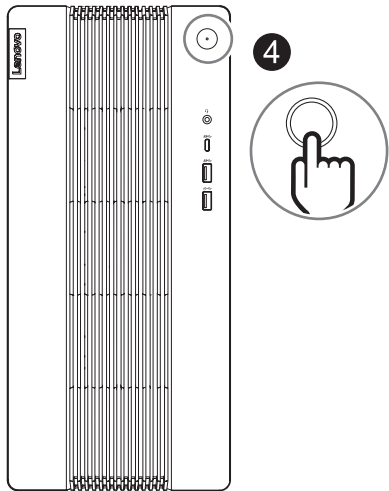

IdeaCentre Gaming 5i (17L,7)

Lenovo

1

i The illustrations are for your reference.

* For selected models

Audio line-out connector

VGA-out connector

Power cord connector

Security-lock slot

Ethernet connector (2.5G)

Power button

Headset connector

USB 3.2 connector Gen 2

USB transfer rate

Read the statement on USB transfer rate in the *User Guide*. Refer to the *Safety and Warranty Guide* for accessing the *User Guide*.