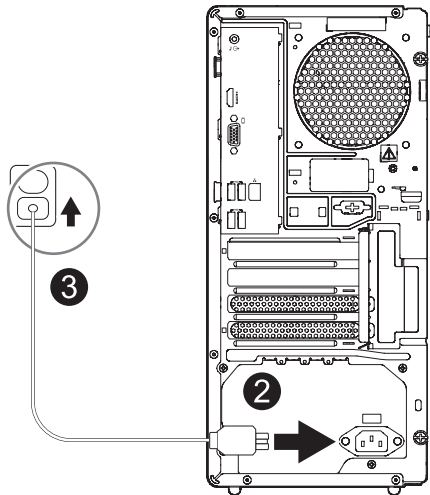

IdeaCentre Gaming 5i (17L,7)

Lenovo

1

i The illustrations are for your reference.

* For selected models

Audio line-out connector

VGA-out connector

Power cord connector

Security-lock slot

Ethernet connector (2.5G)

Power button

Headset connector

USB 3.2 connector Gen 2

USB transfer rate

Read the statement on USB transfer rate in the *User Guide*. Refer to the *Safety and Warranty Guide* for accessing the *User Guide*.