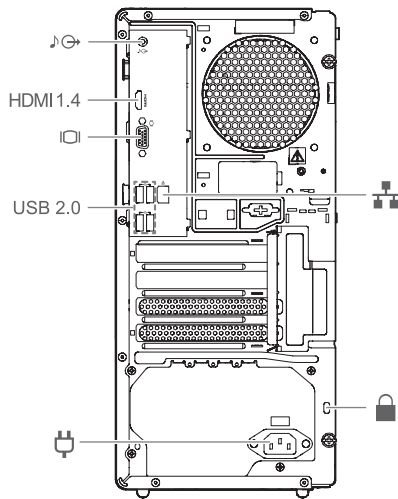

IdeaCentre Gaming 5i (17L,7)

Lenovo

1

i The illustrations are for your reference.

* For selected models

Audio line-out connector

VGA-out connector

Power cord connector

Security-lock slot

Ethernet connector (2.5G)

Power button

Headset connector

USB 3.2 connector Gen 2

USB transfer rate

Read the statement on USB transfer rate in the *User Guide*. Refer to the *Safety and Warranty Guide* for accessing the *User Guide*.