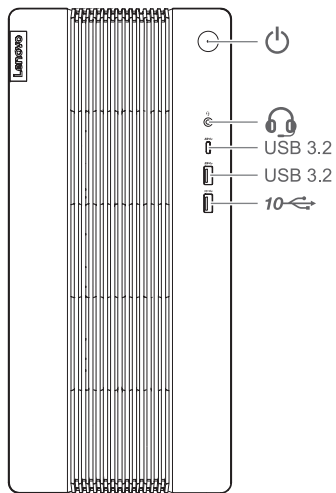

IdeaCentre Gaming 5i (17L,7)

Lenovo

1

i The illustrations are for your reference.

* For selected models

Audio line-out connector

VGA-out connector

Power cord connector

Security-lock slot

Ethernet connector (2.5G)

Power button

Headset connector

USB 3.2 connector Gen 2

USB transfer rate

Read the statement on USB transfer rate in the *User Guide*. Refer to the *Safety and Warranty Guide* for accessing the *User Guide*.